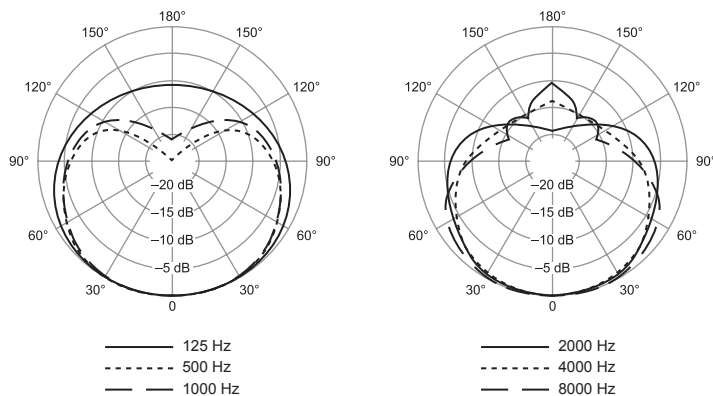

Polar Pattern