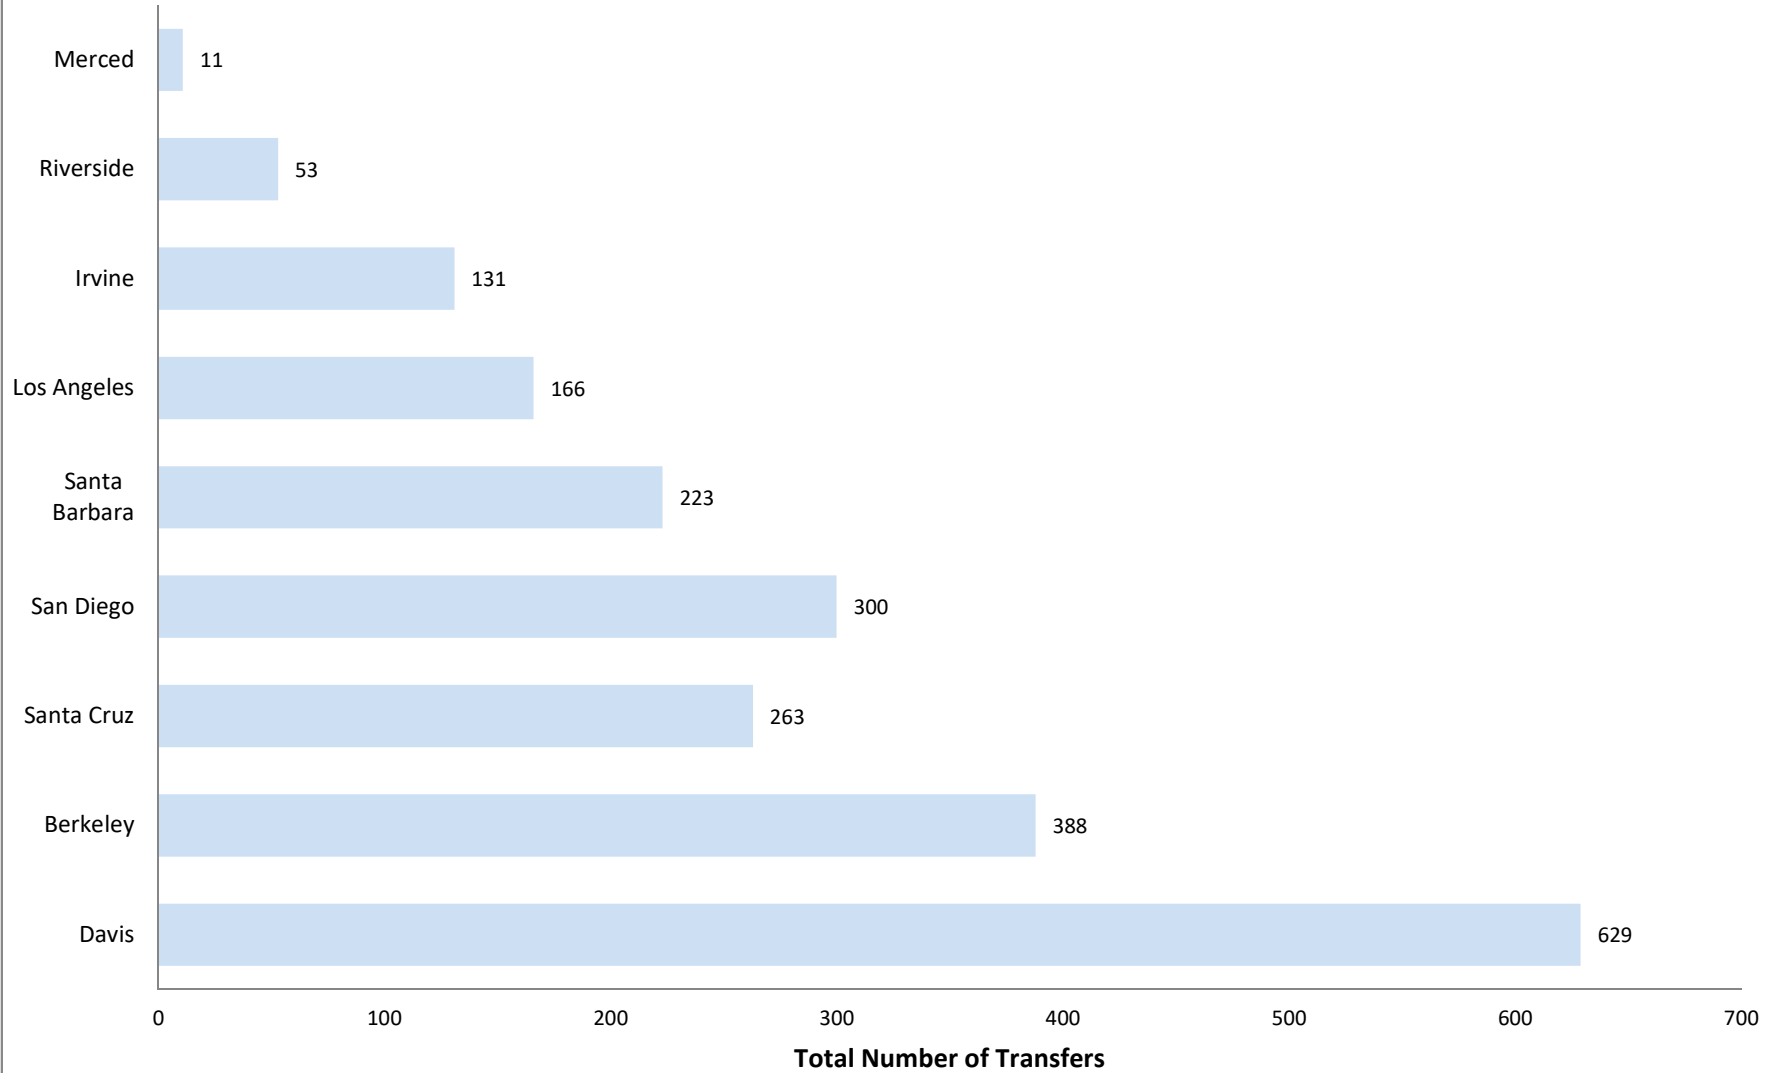

CSM Transfers to the University of California 2011/12 - 2020/21 [10 academic years]

Source: University of California Information Center