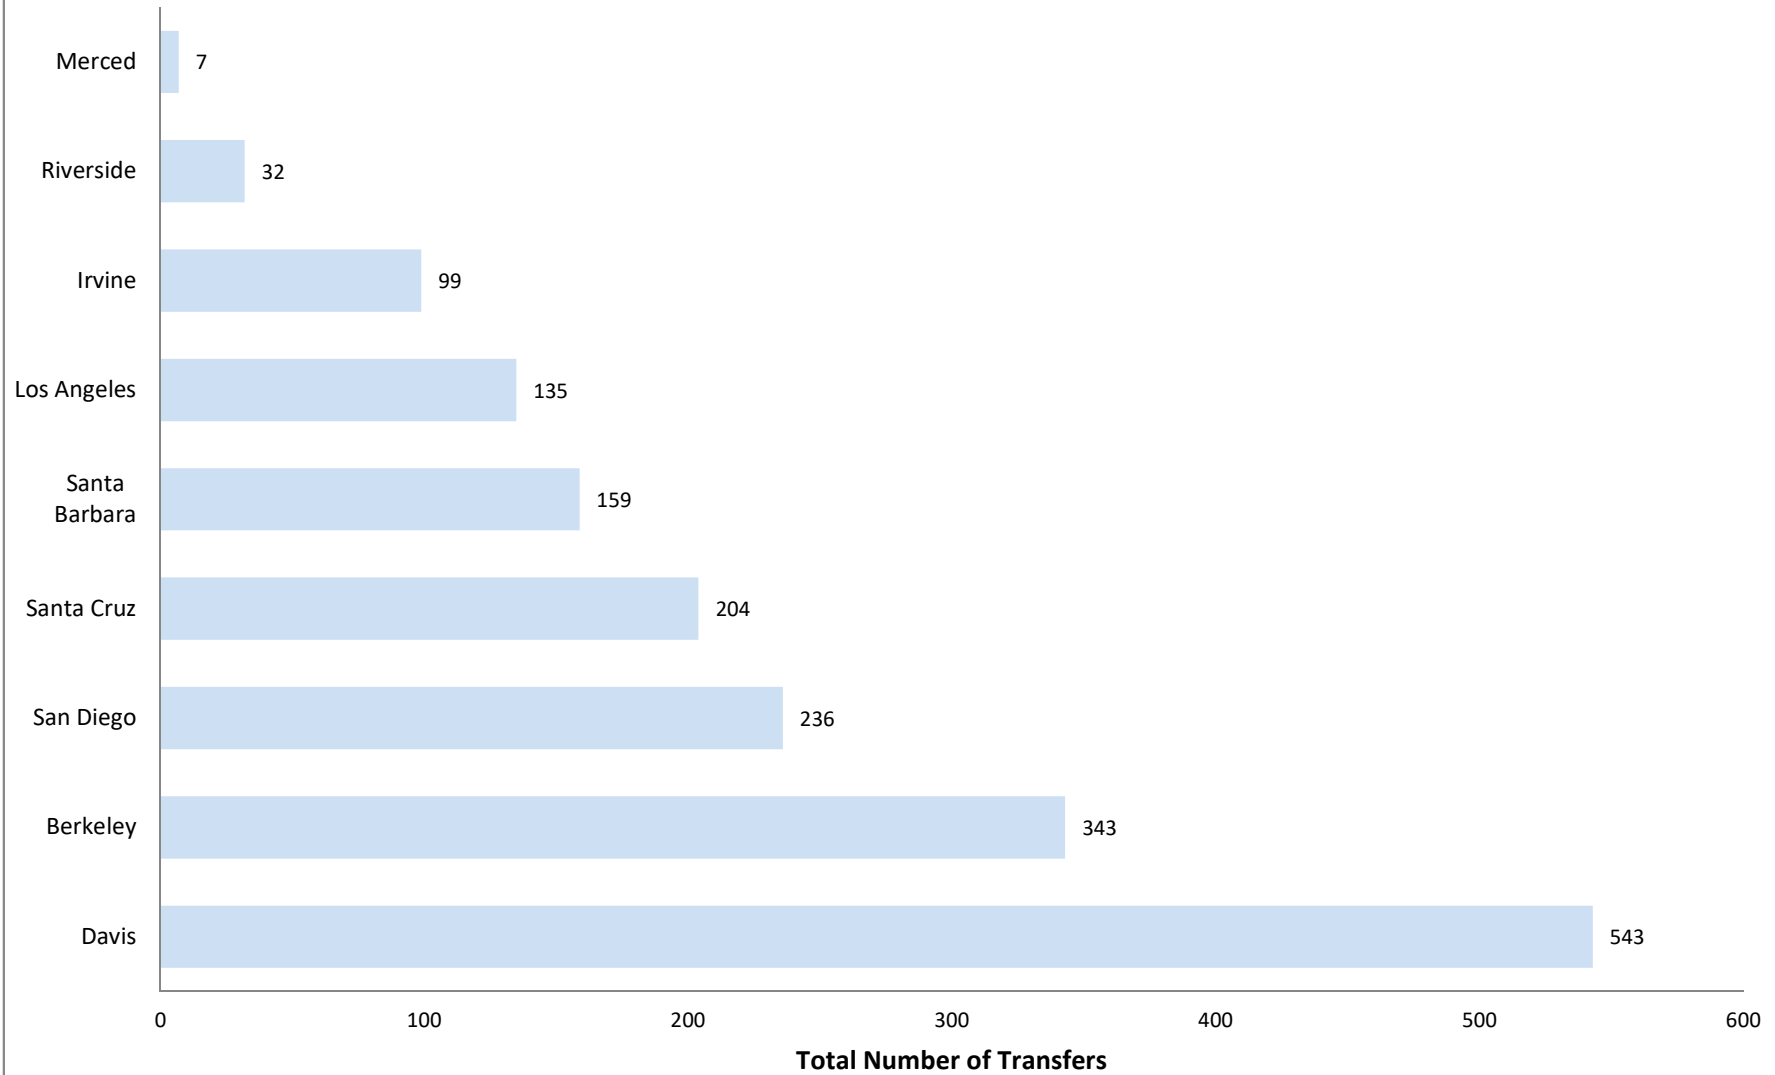

## CSM Transfers to the University of California 2009/10 - 2018/19 [10 academic years]

Source: University of California Information Center