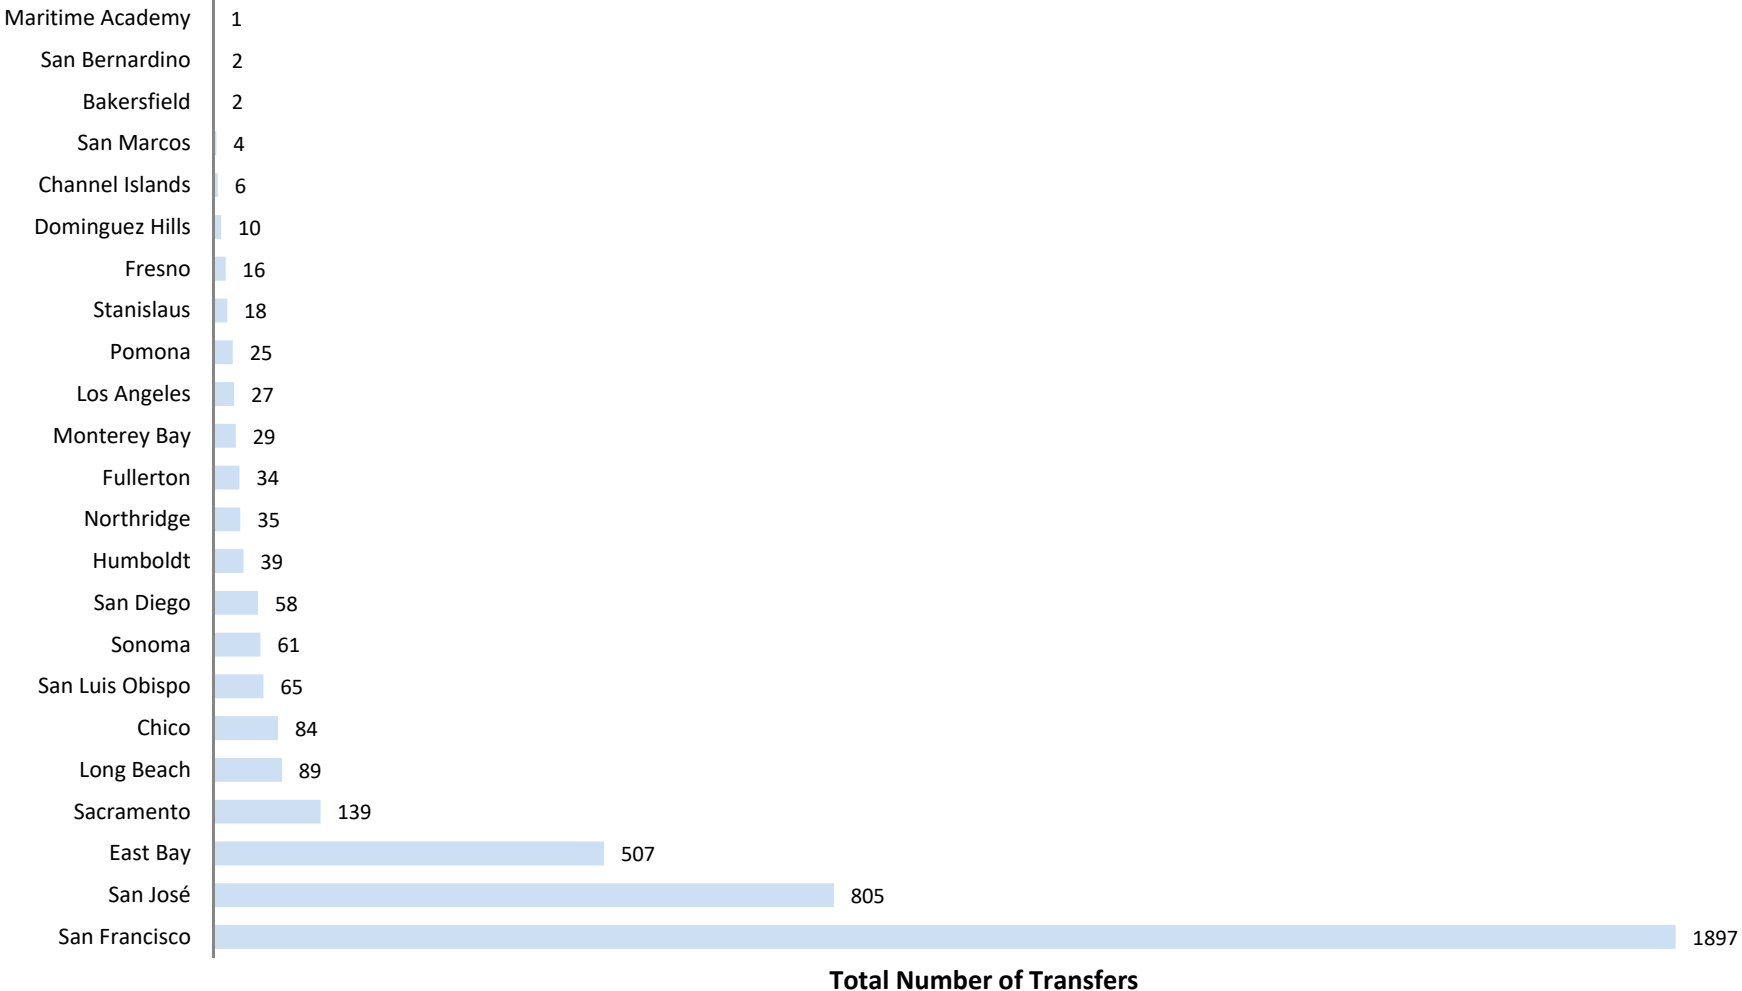

CSM Transfers to the California State University 2011/12 - 2020/21 [10 academic years]

Source: CSU Division of Institutional Research and Analyses