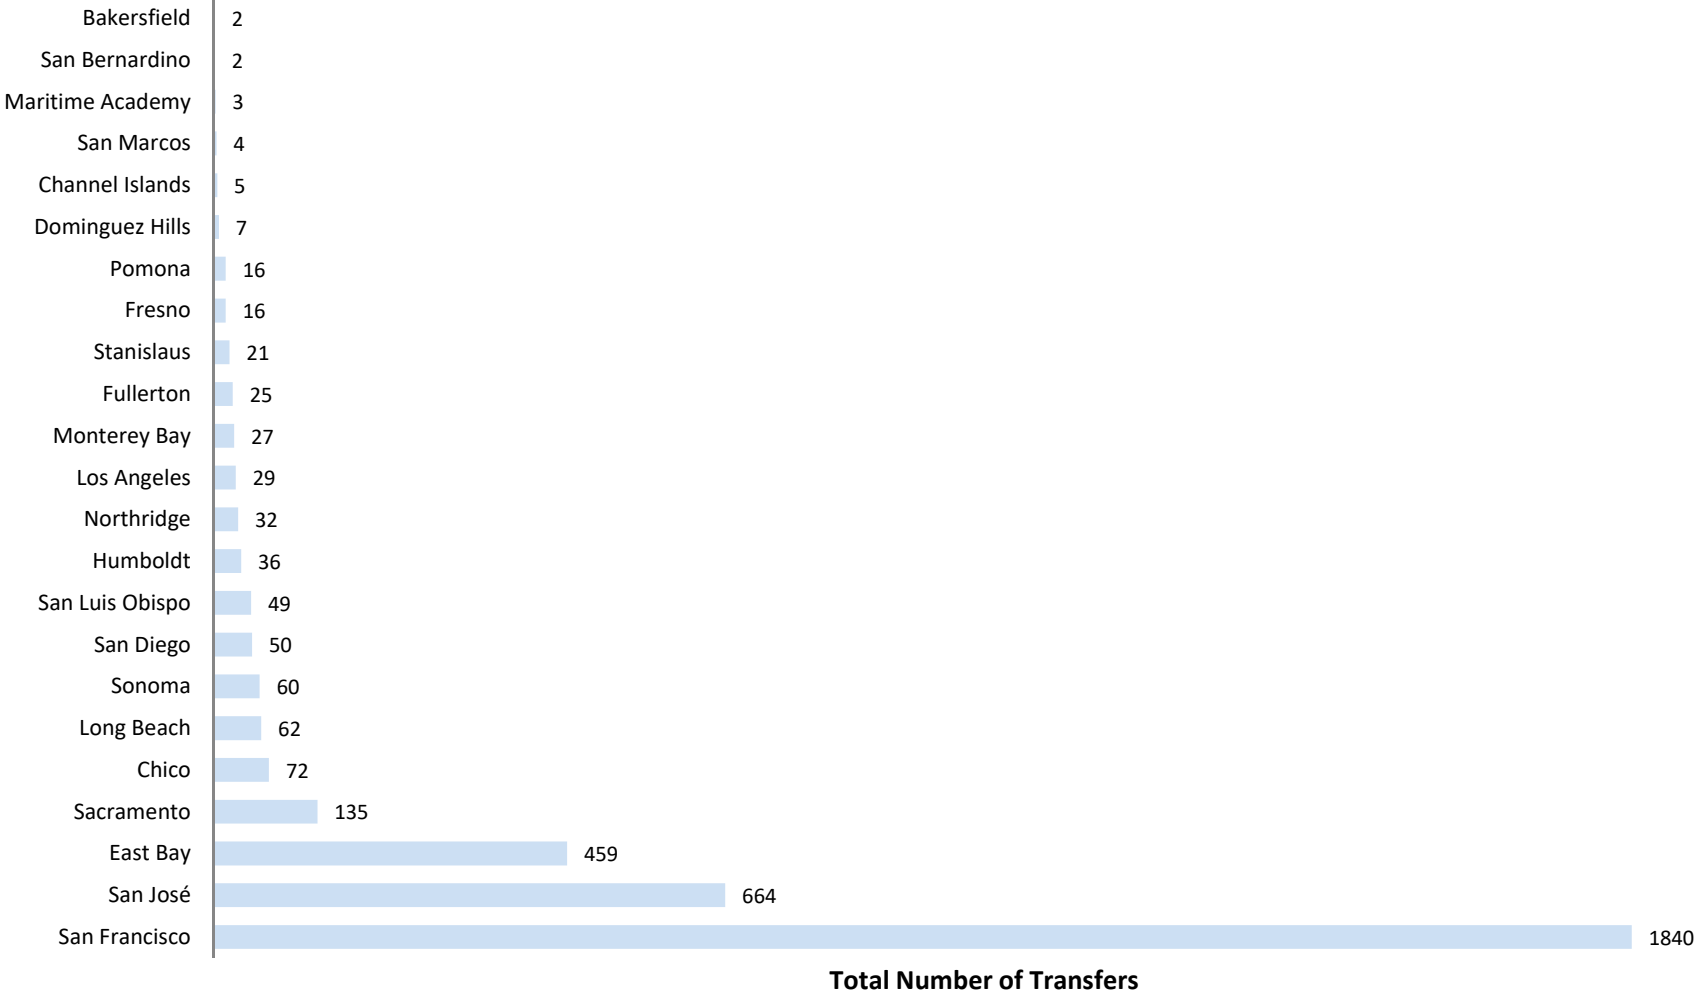

## CSM Transfers to the California State University 2009/10 - 2018/19 [10 academic years]

Source: CSU Division of Institutional Research and Analyses