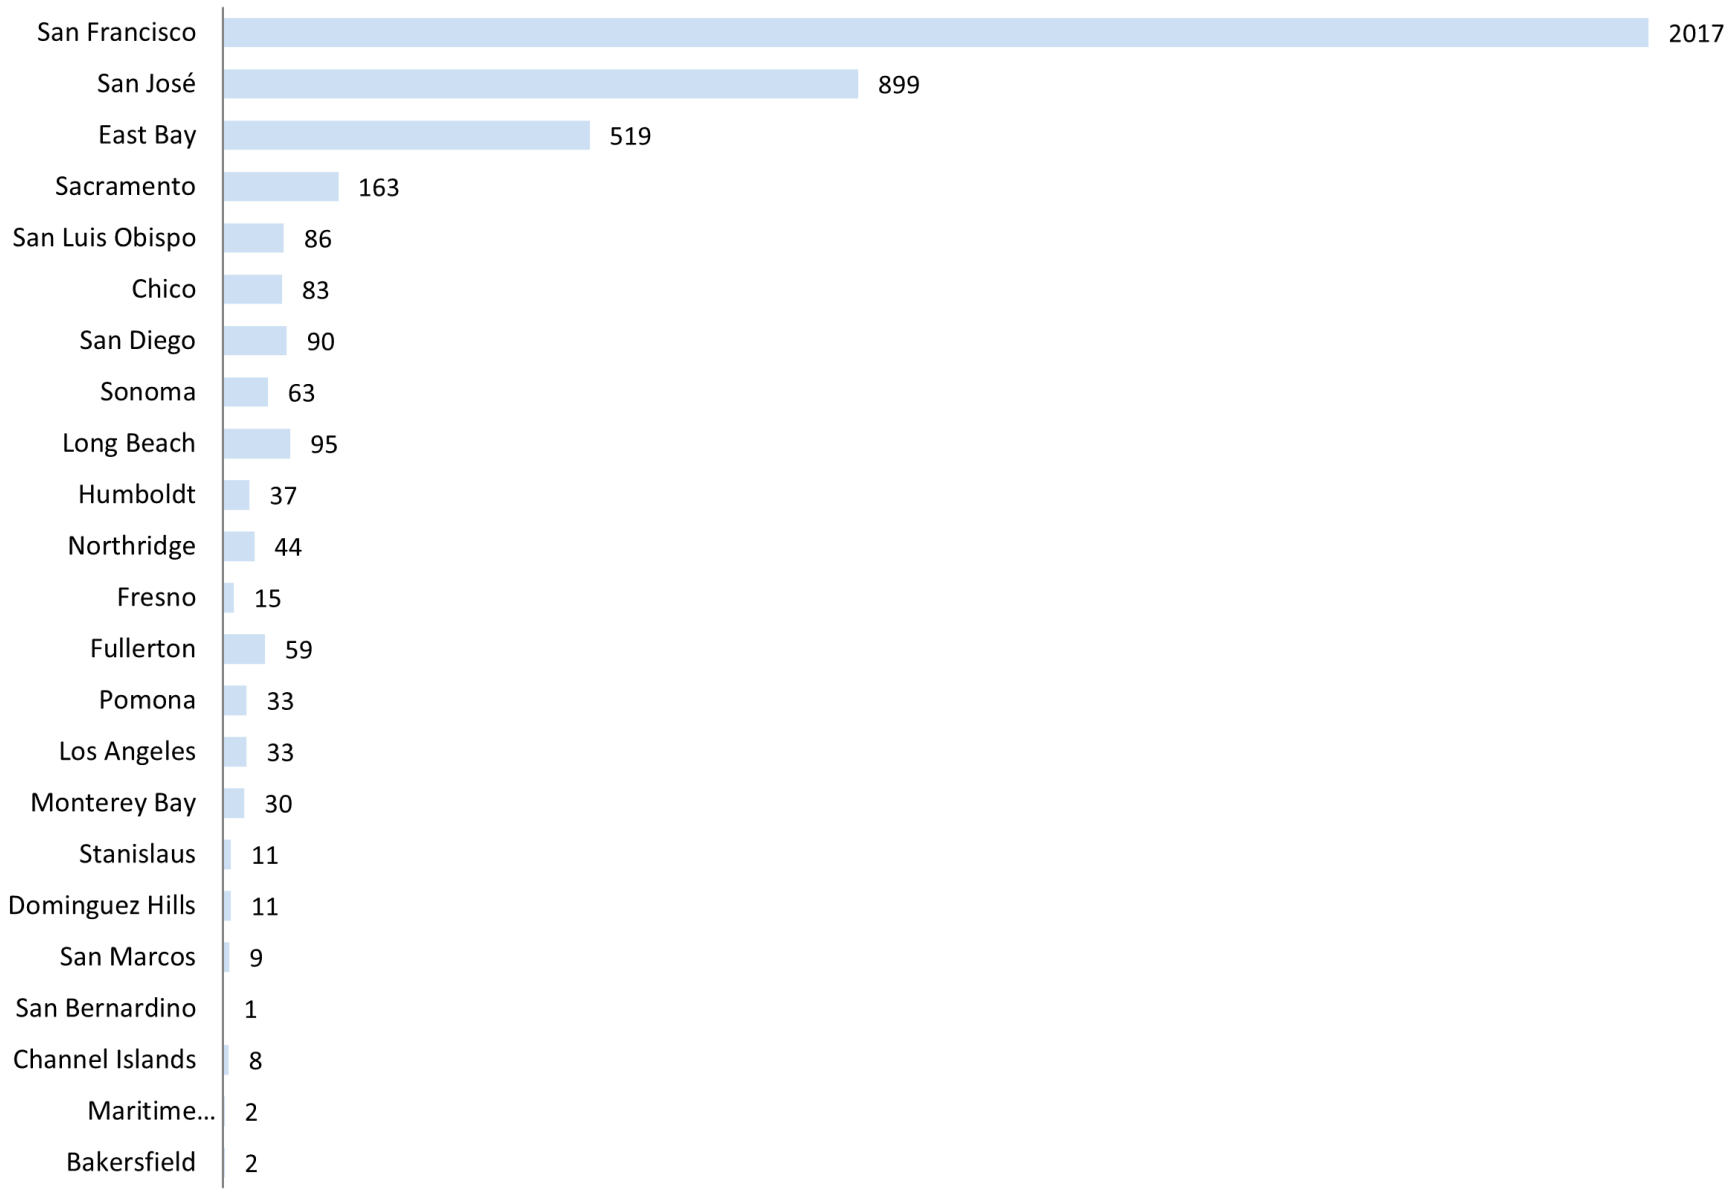

# CSM Transfers to the California State University 2013/14 - 2023/24 [10 academic years]

**Total Number of Transfers**

Source: CSU Division of Institutional Research and Analyses