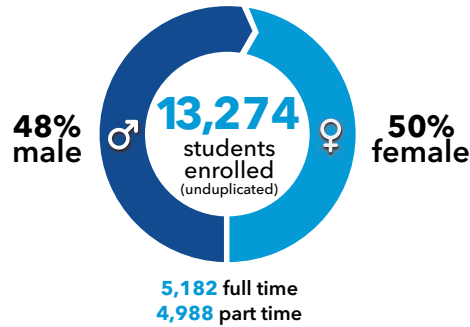

College of San Mateo 2021-2022 | By the Numbers

FAST FACTS

GRADUATES

1,006 Associate Degrees
498 Certificates
(awarded 2020-2021)

19% LOW-INCOME
6% WITH A DISABILITY
4.1% VETERANS

COURSE DELIVERY

- In Person - 26%
- Online - 35%
- Synchronous - 30%
- Hybrid - 9%