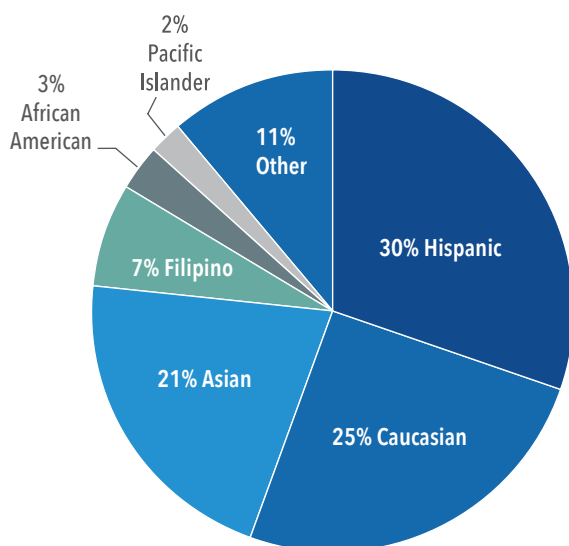

CSM Fast Facts

2019–2020

GENDER

OTHER DEMOGRAPHICS

Total Enrollment:	8,437
First Generation:	47%
Tuition Fees:	\$1,434
Student Receiving Aid:	36%

Disability:	7%
Low Income:	22%
Veterans:	2%

ETHNICITY

COURSE DELIVERY