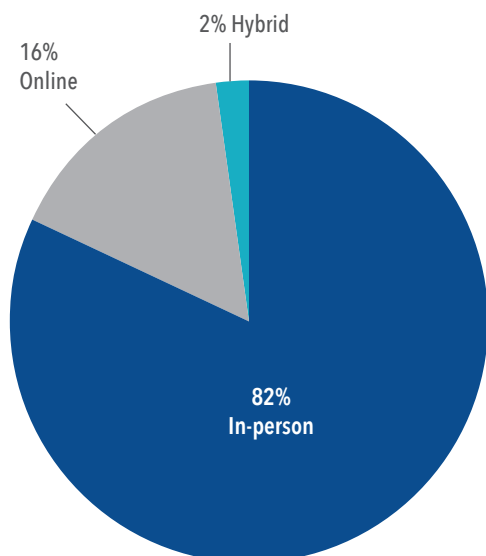

CSM Fast Facts

2019–2020

GENDER

OTHER DEMOGRAPHICS

Total Enrollment:	8,437
First Generation:	47%
Tuition Fees:	\$1,434
Student Receiving Aid:	36%

Disability:	7%
Low Income:	22%
Veterans:	2%

ETHNICITY

COURSE DELIVERY