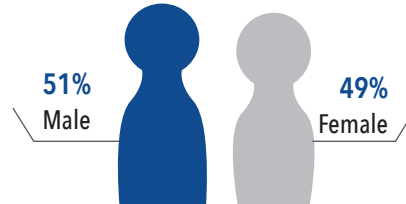

CSM Fast Facts

2019–2020

GENDER

OTHER DEMOGRAPHICS

Total Enrollment:	8,437
First Generation:	47%
Tuition Fees:	\$1,434
Student Receiving Aid:	36%

Disability:	7%
Low Income:	22%
Veterans:	2%

ETHNICITY

COURSE DELIVERY