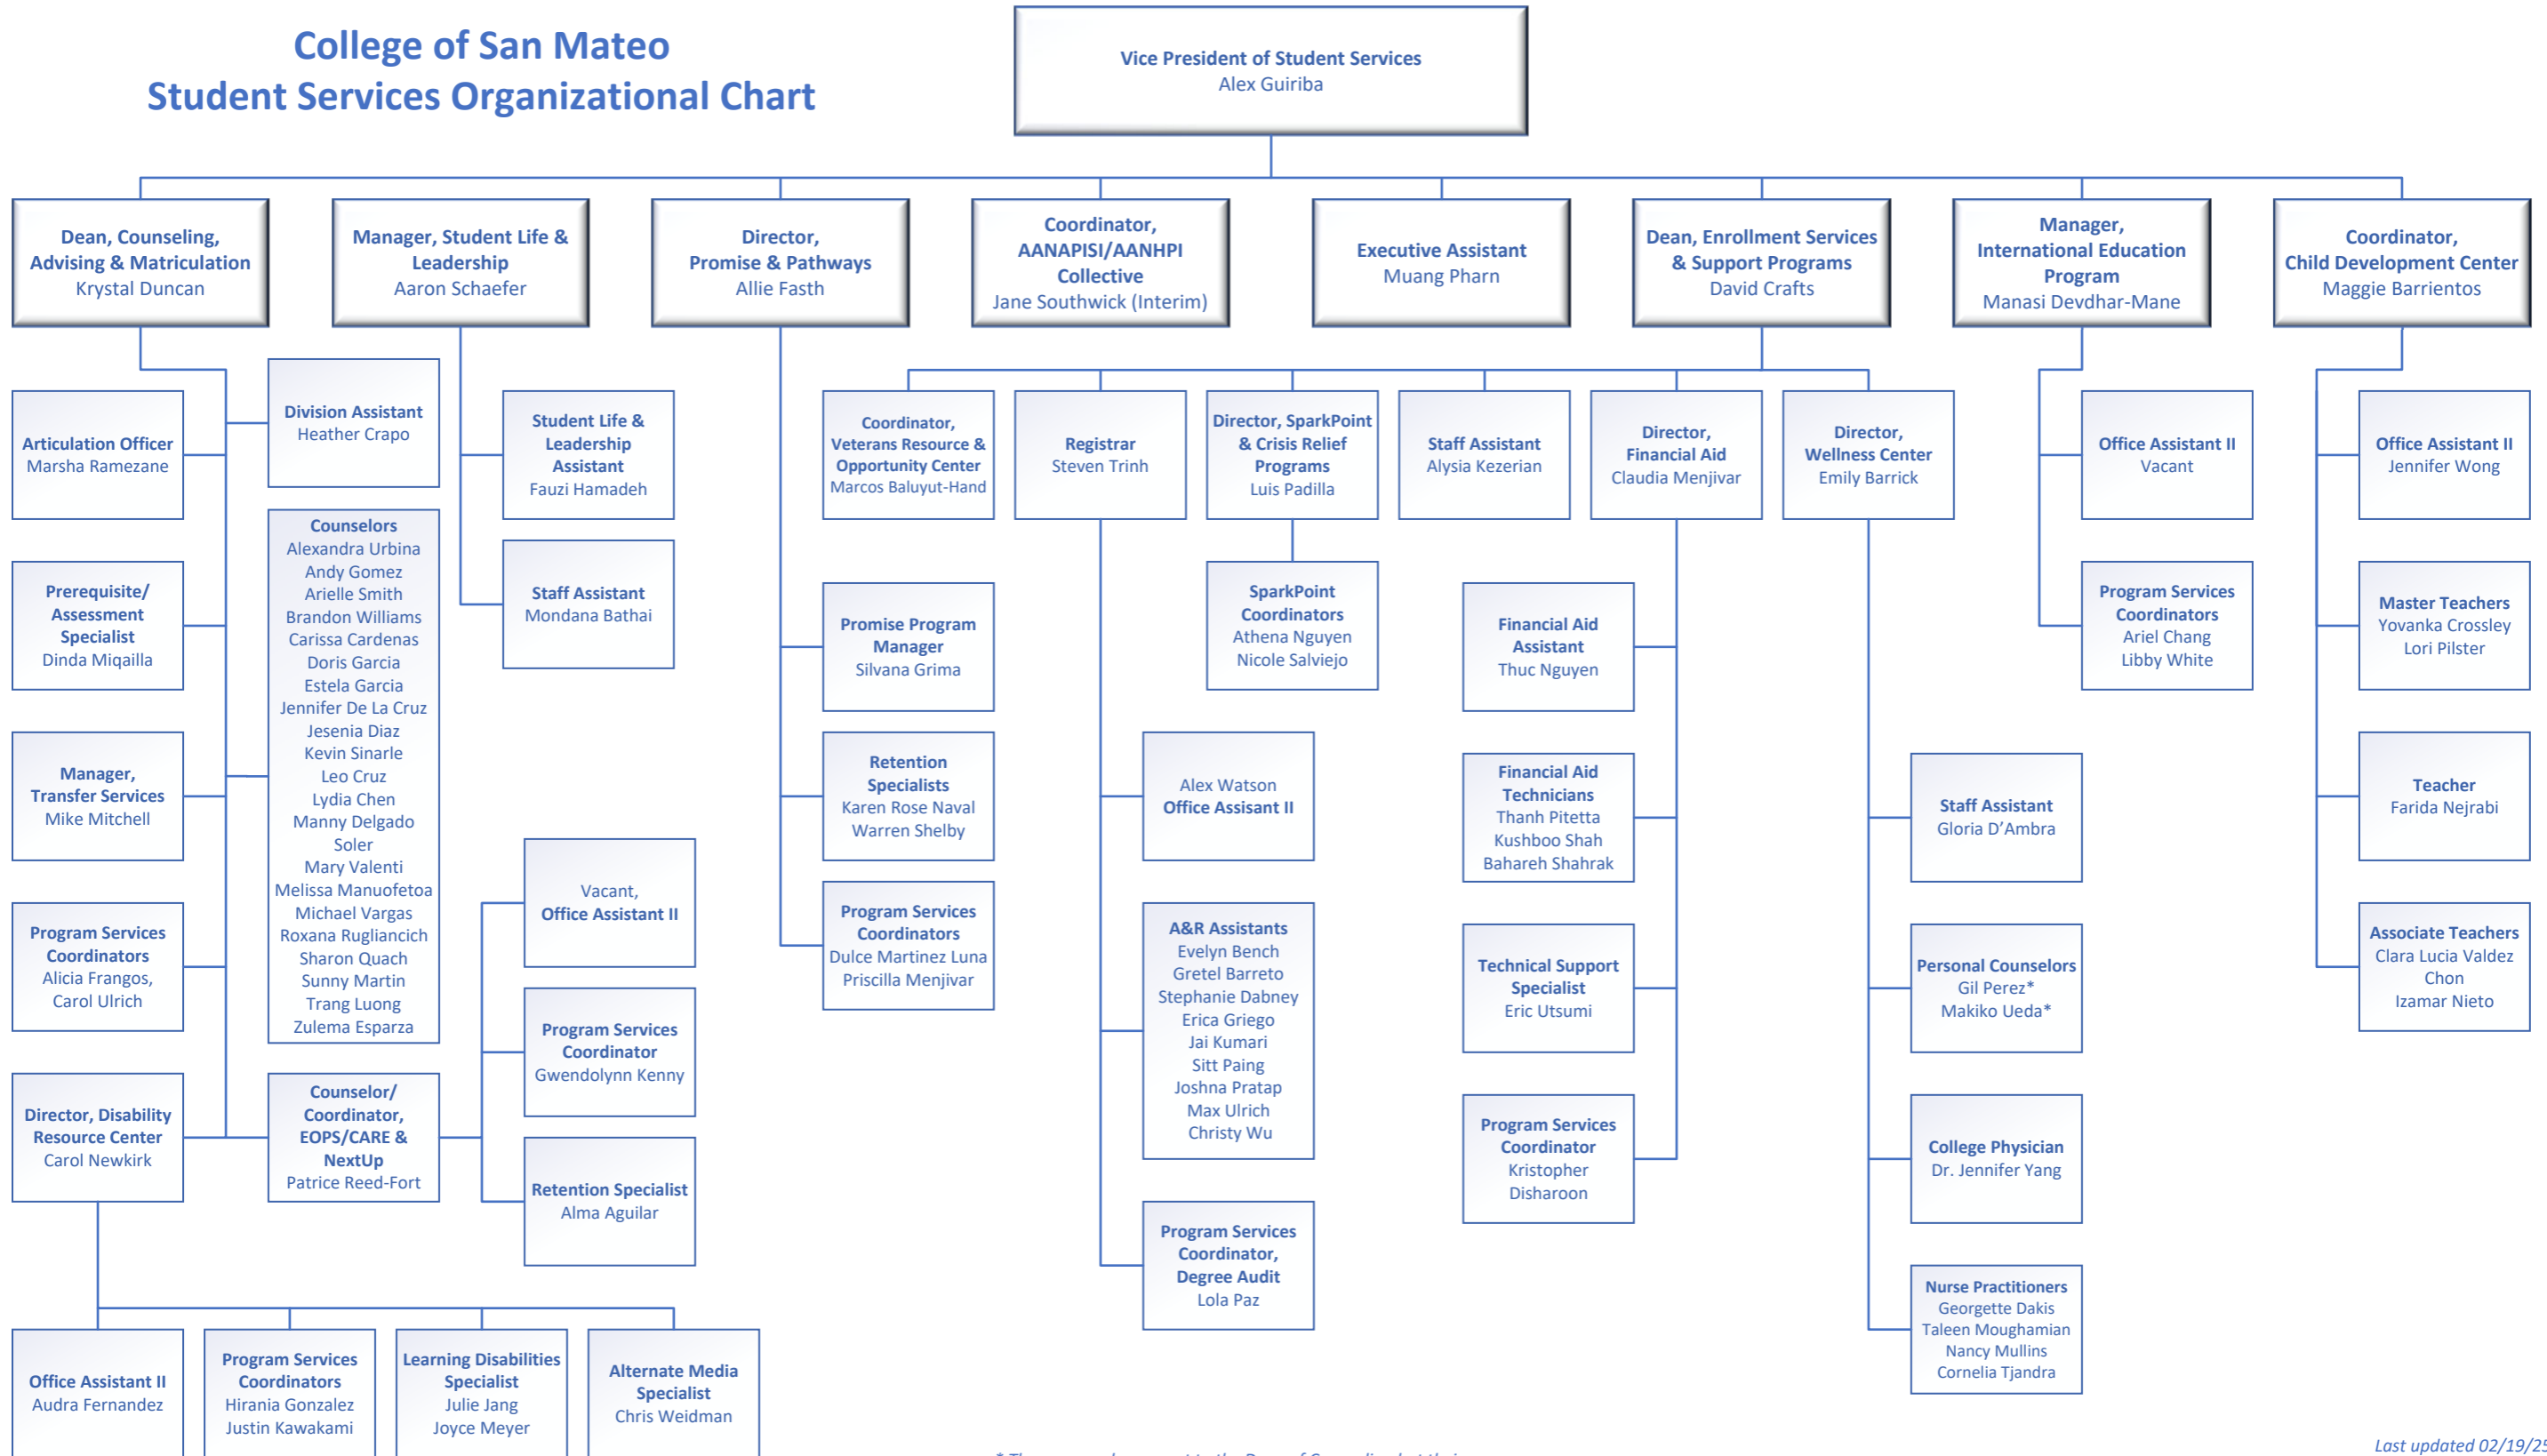

College of San Mateo

Student Services Organizational Chart

* These counselors report to the Dean of Counseling but their programs are supervised and located with Health & Wellness