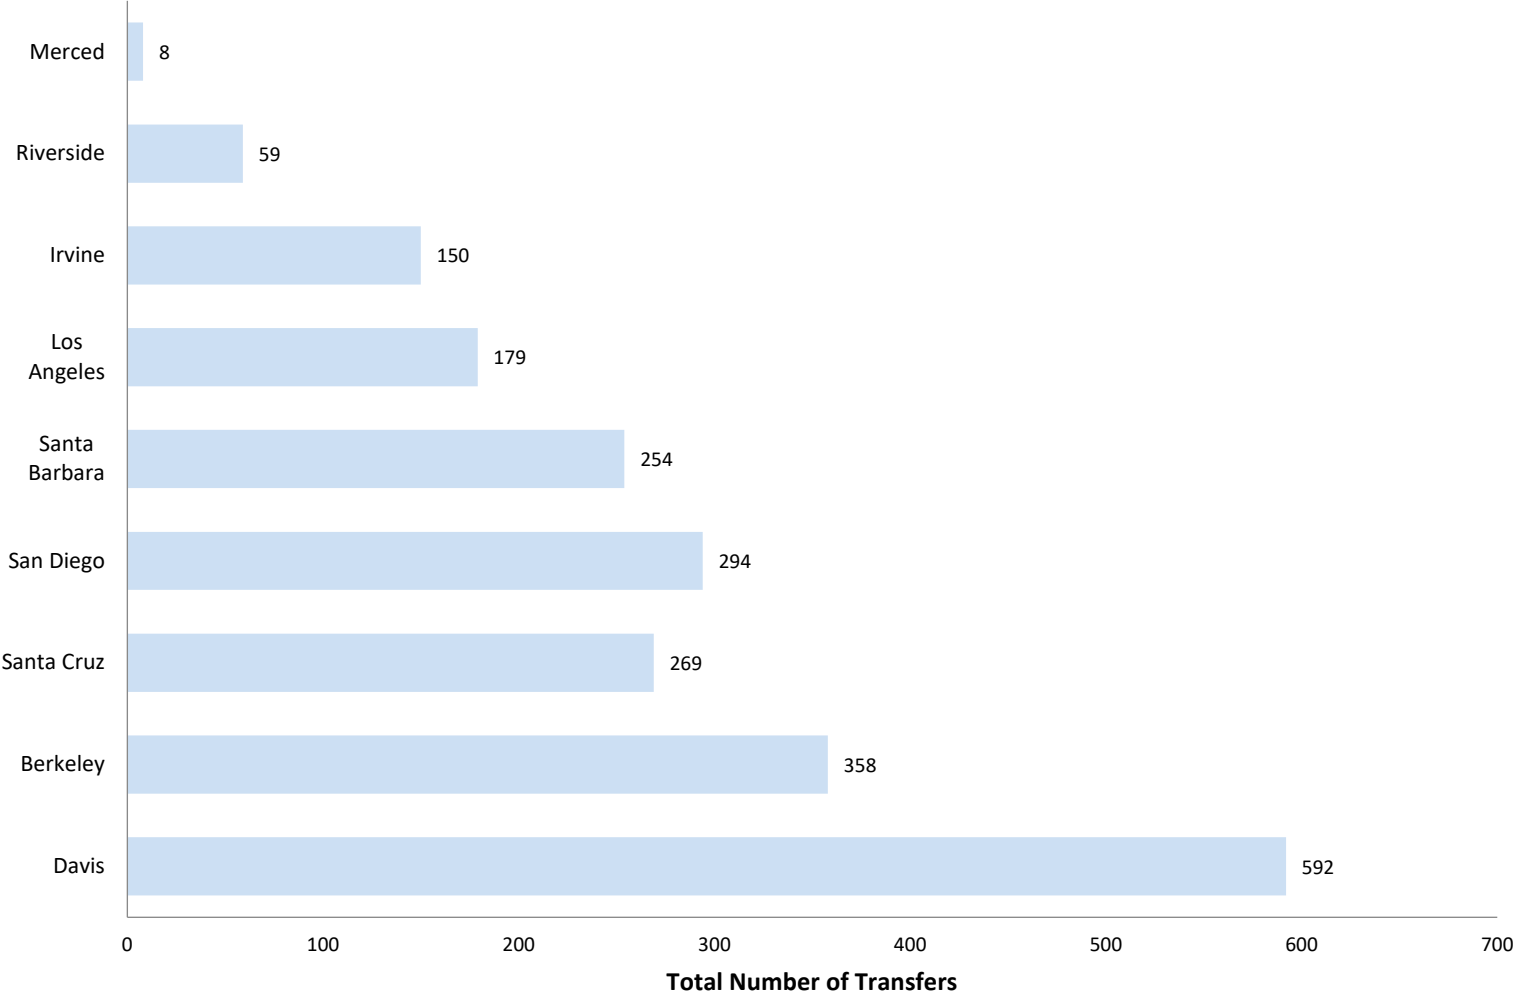

### CSM Transfers to the University of California 2012/13 - 2021/22 [10 academic years]

Source: University of California Information