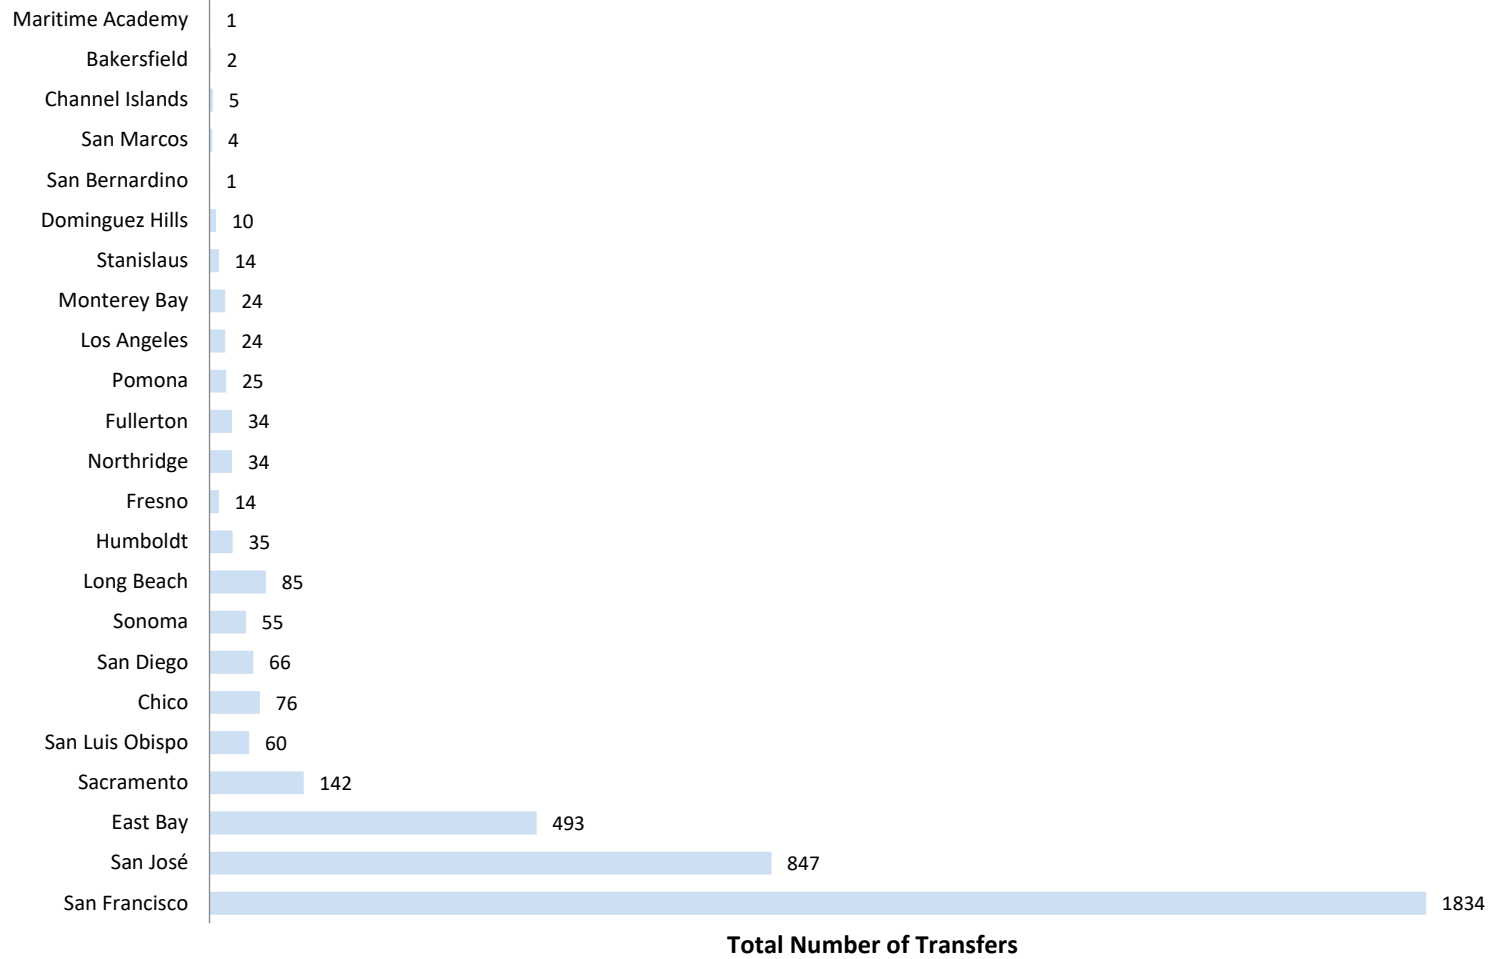

## CSM Transfers to the California State University 2012/13 - 2021/22 [10 academic years]

Source: CSU Division of Institutional Research and Analyses