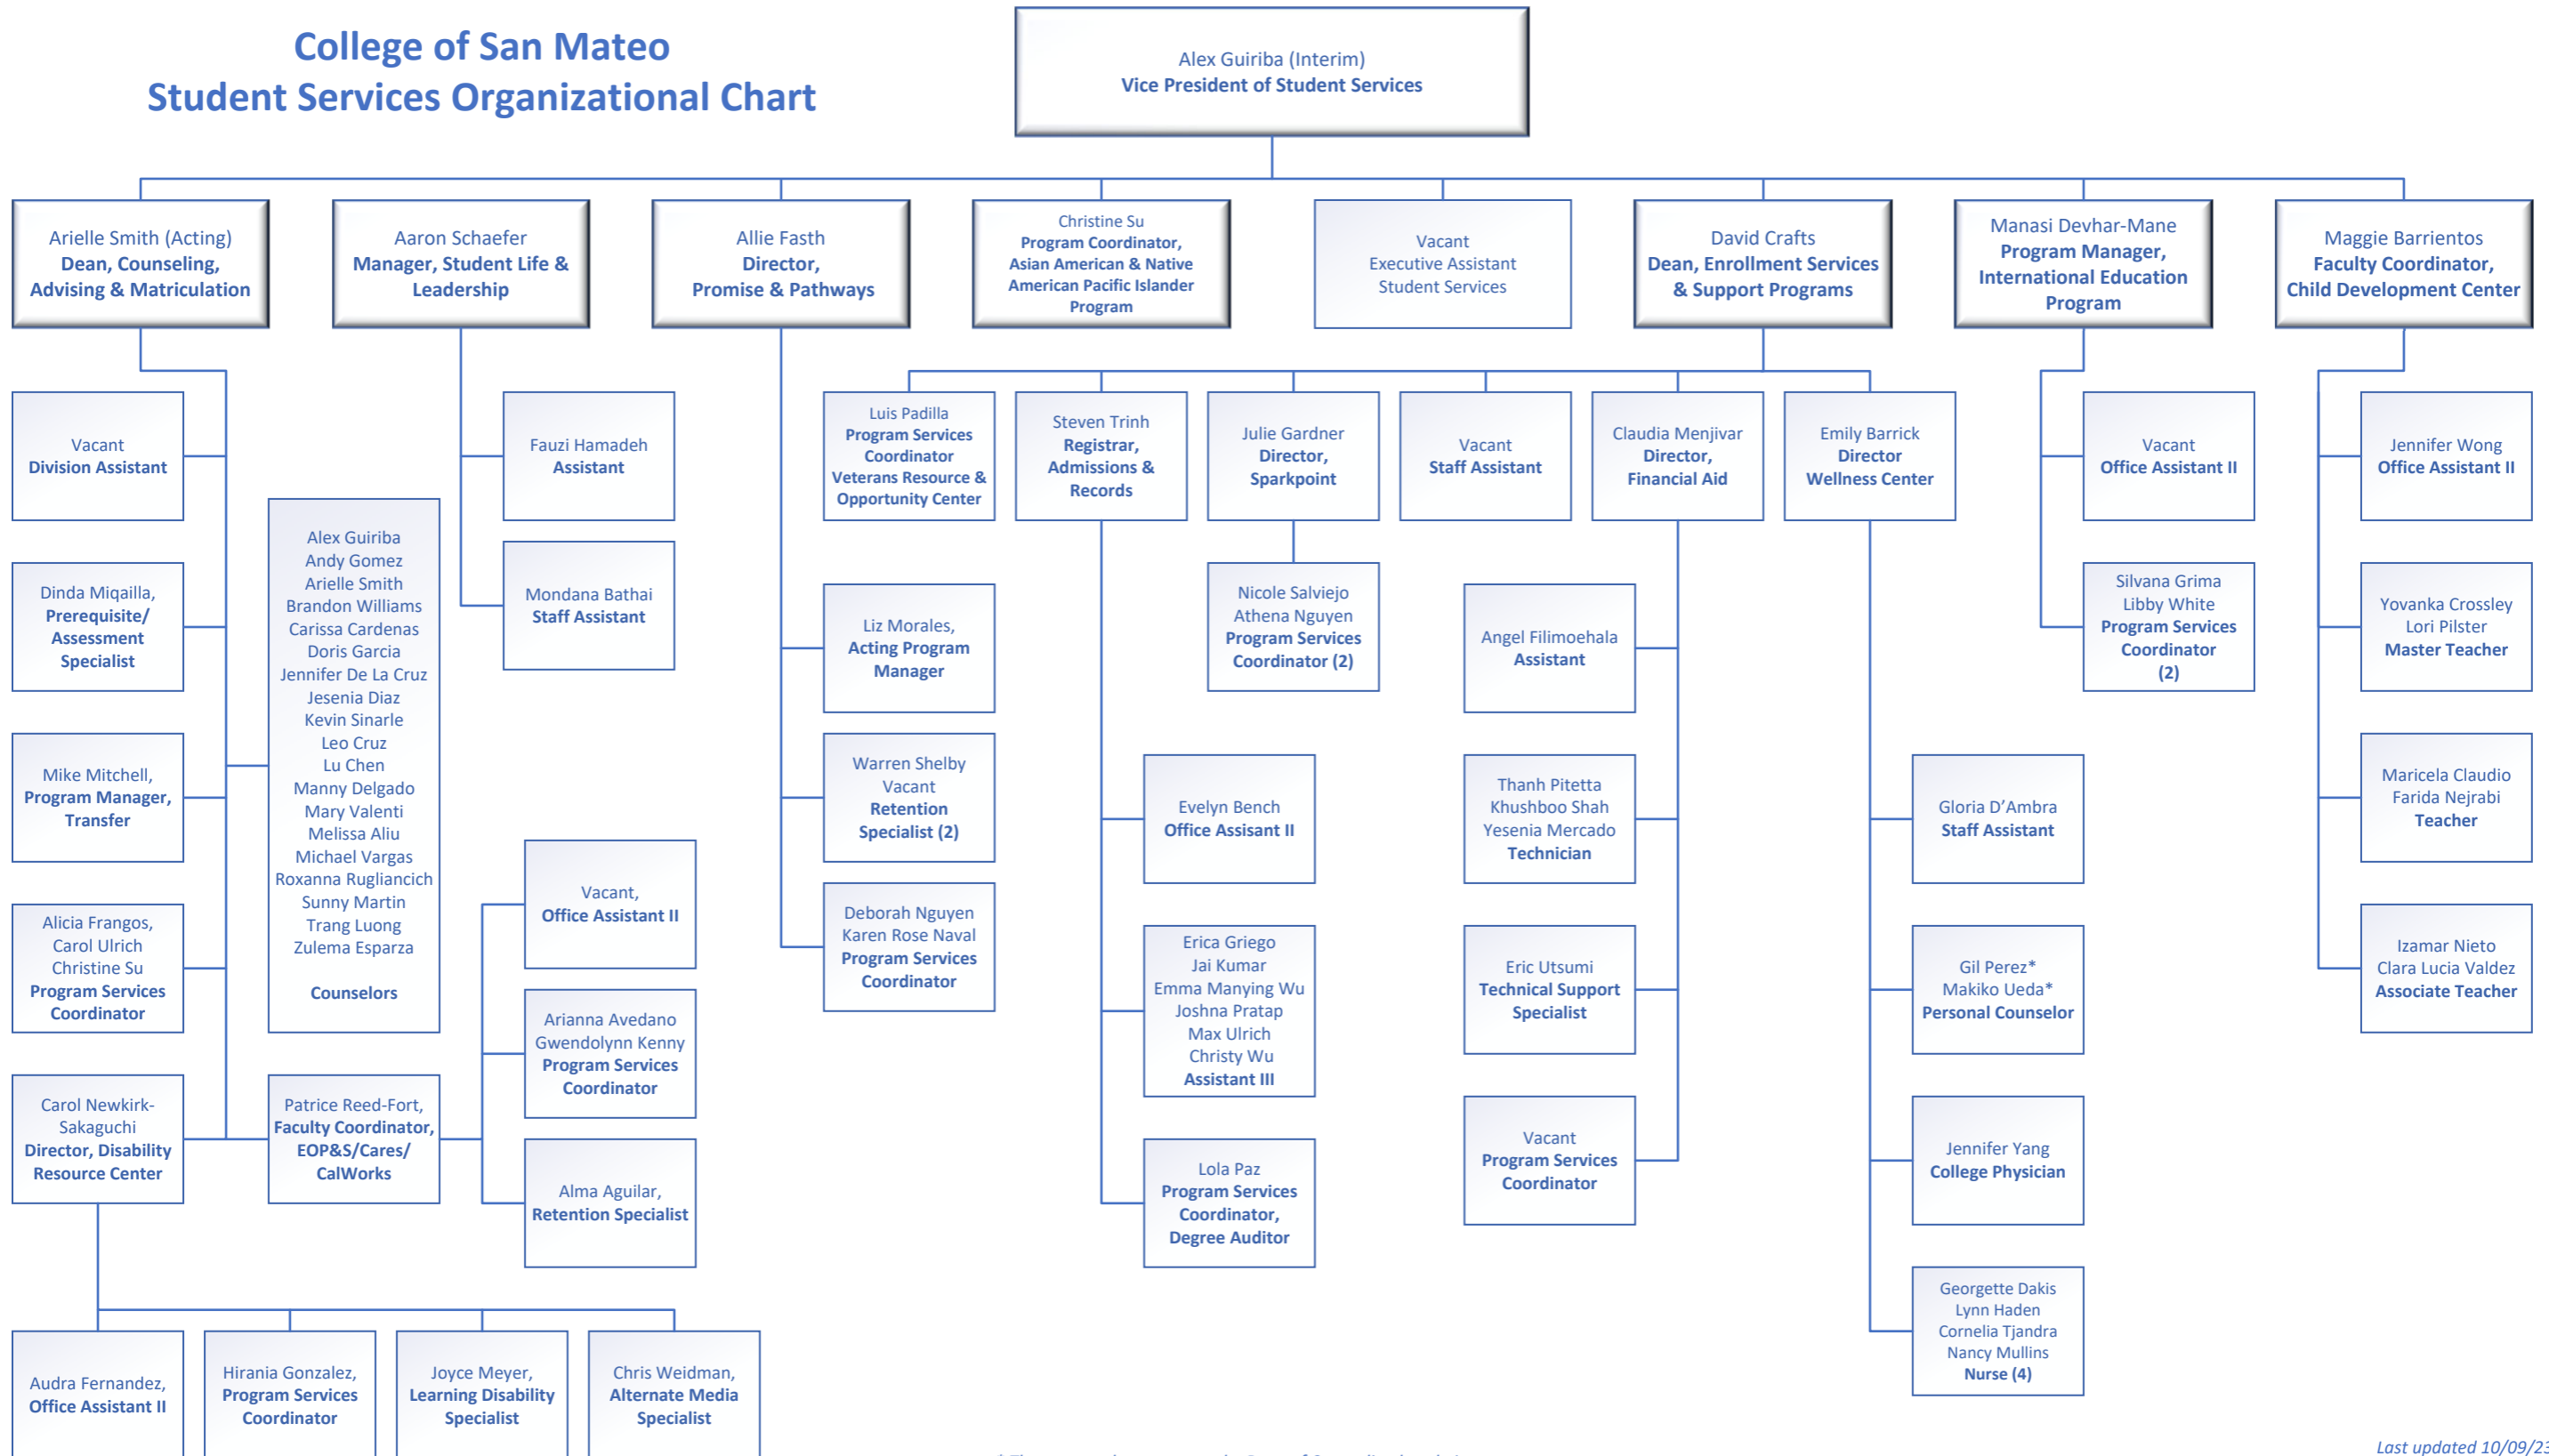

College of San Mateo Student Services Organizational Chart

* These counselors report to the Dean of Counseling but their programs are supervised and located with Health & Wellness