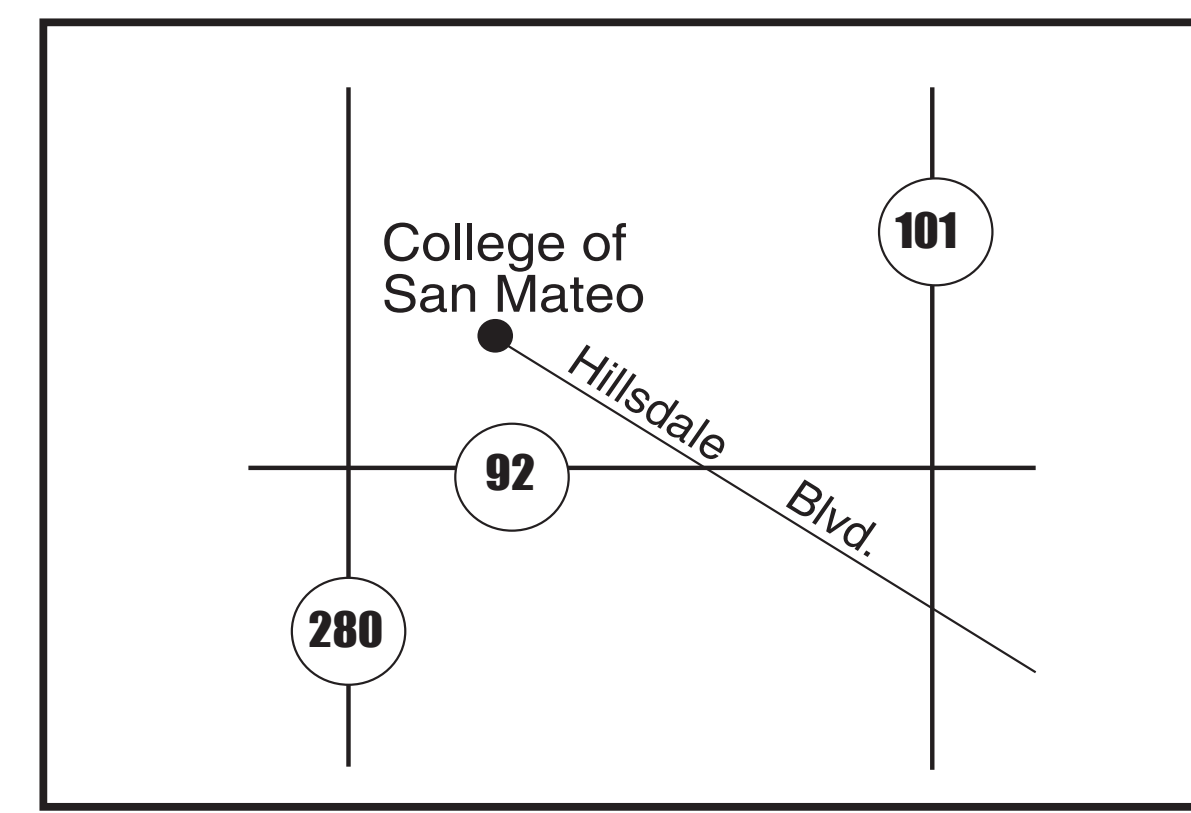

Jazz on the Hill 2026 Map

Saturday, June 6, 11am-6pm

Directions

Driving East or West on Highway 92.

Take West Hillsdale Blvd Exit and head North up the hill towards College of San Mateo. Stay in the center lane on West Hillsdale Blvd.

This will lead you directly onto campus.

Free Parking in all Yellow Colored Parking Lots: A, C, F, H, J, K, M, R, S