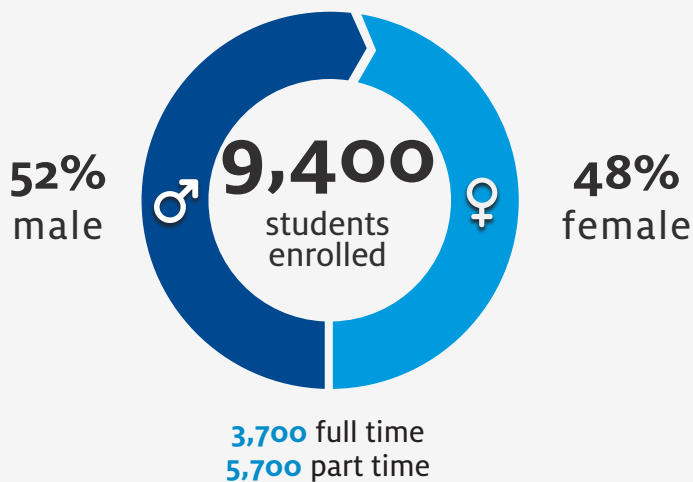

FACT SHEET

2018-2019

collegeofsanmateo.edu

COURSE DELIVERY

- In Person - 85%
- Online - 13%
- Hybrid - 2%

RACE/ETHNICITY

- Hispanic - 33%
- Caucasian - 27%
- Asian - 21%
- Filipino - 7%
- African American - 2%
- Pacific Islander - 2%
- Multiple / Other - 8%

GEOGRAPHY

- San Mateo County - 84%
- San Francisco County - 5%
- Alameda County - 4%
- Santa Clara County - 3%
- International Students - 8%

GRADUATES 

962 Associate's Degrees

956 Certificates
(awarded 2018-2019)