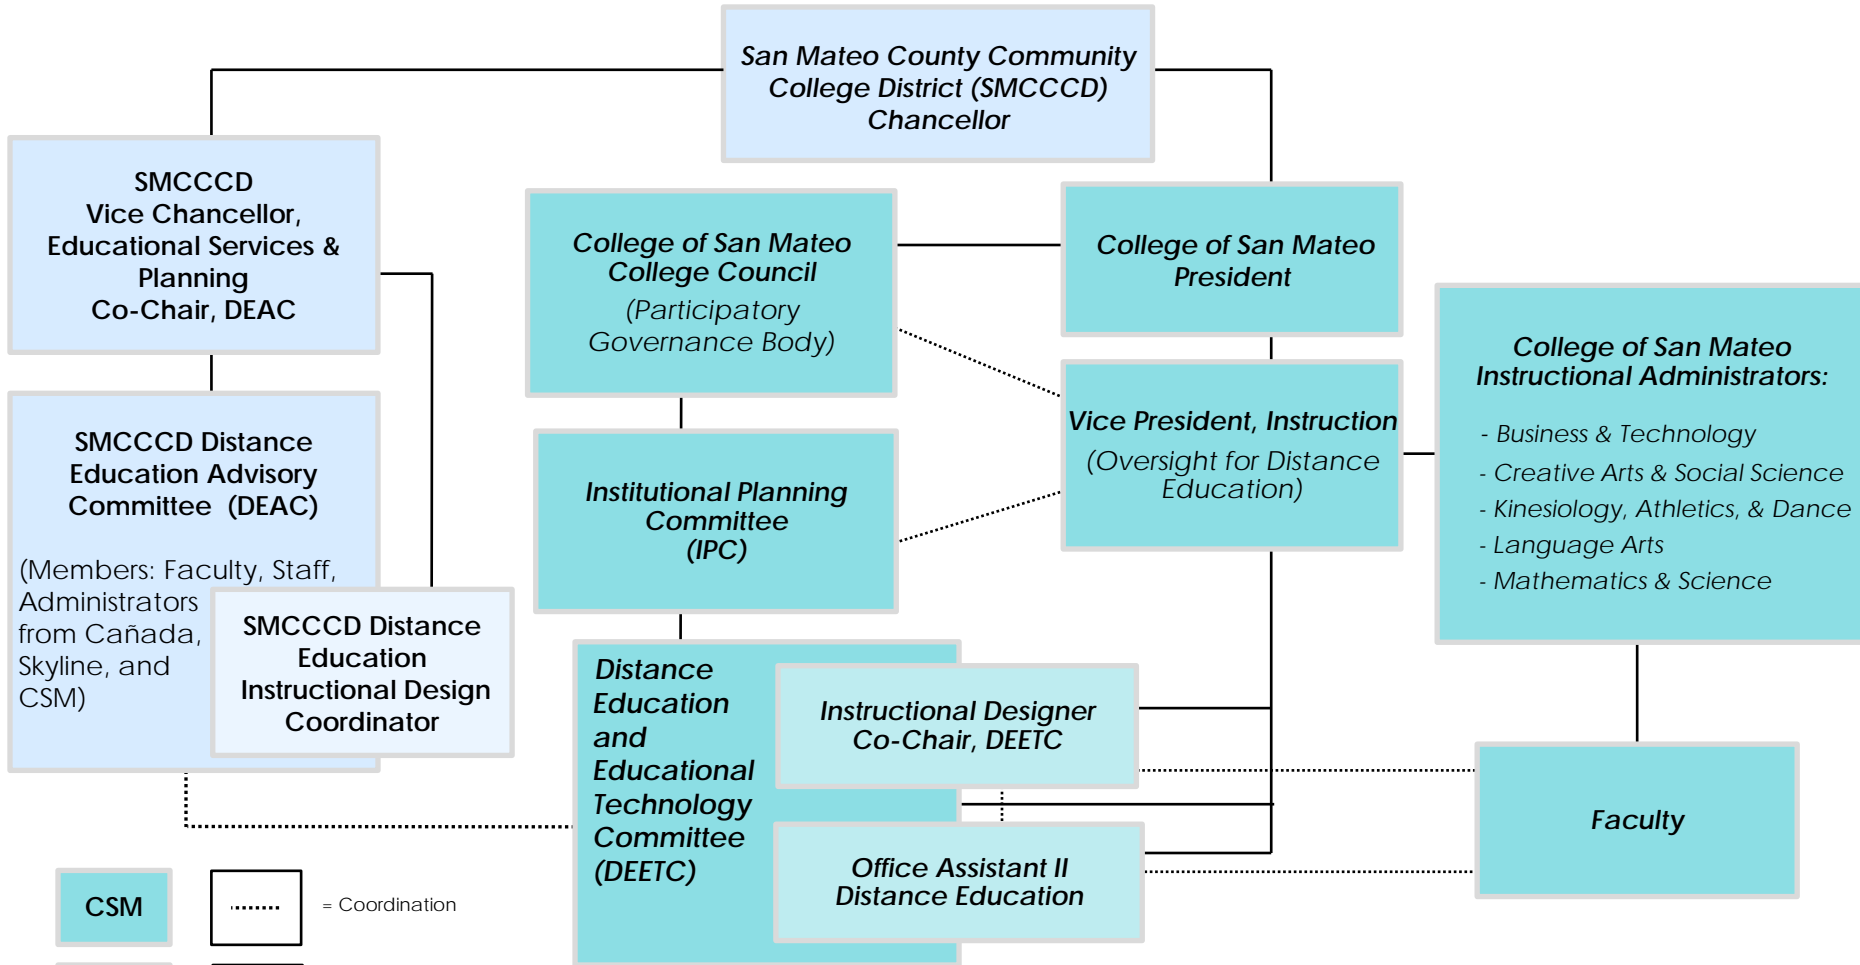

San Mateo Community College District (SMCCCD) College of San Mateo Distance Education Organizational Map

CSM		= Coordination
SMCCCD		= Direct Report

2012-2013 Academic Year