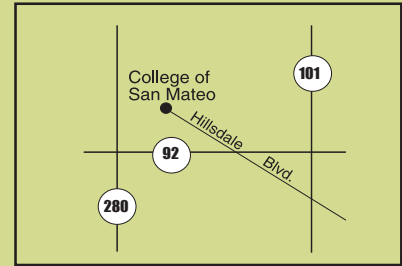

College of San Mateo Campus Map

Parking fees have been suspended for the 2023-2024 academic year. Parking fees will not be charged for: Summer 2023, Fall 2023 and Spring 2024 semesters.

Student Parking: Lots A, B, D, E, F, H, J, K, N, P, Q, V, W, and X

Staff Parking (permit required): Lots C, F, L, M, R, S, T, and U

Restricted Parking: Lot X

Accessible Parking: Valid CA Disabled Person placard only. No student, staff, daily, patron or member parking permit required when displaying a valid CA DP placard.

Motorcycle Parking: Locations indicated by **M** on map: Lots M and S

Electric Vehicle Charging Stations (120 volt): Locations indicated by **EV** on map: Lots M, S and U

Rideshare (Lyft/Uber) Dropoff: Lot C

Elevator Access: Buildings 1, 2, 4, 5, 8, 9, 10, 12, 14, 16, 18, and 36

All-Gender Restrooms: Buildings 1 (1st & 2nd floor), 2 (2nd floor), 4 (2nd floor), 5 (1st & 3rd floors), 7, 8 (pool deck), 9 (2nd floor), 10 (1st, 3rd & 4th floors), 17, 18 (2nd floor), 19 (1st floor), 30 (1st floor), 33, 35, 36 (1st, 2nd & 3rd floors), and the softball field

Lactation Room: Building 17, Room 116

CSM Millbrae Shuttle: Connecting Millbrae BART/Caltrain Station and CSM. Visit collegeofsanmateo.edu/shuttle for current schedule.

Area outlined in red is considered Extended Classroom Space.

Legend:

	Accessible Exterior Elevator		Motorcycle Parking (no permit required)
	Accessible Parking		Electric Vehicle Charging Station
	samTrans Bus Stop		CSM Millbrae Shuttle Stop
	Redi-Wheels Bus Stop		Universal Access Route

Public Safety: (650) 738-7000, Building 1
Health Services: (650) 574-6396, Building 1