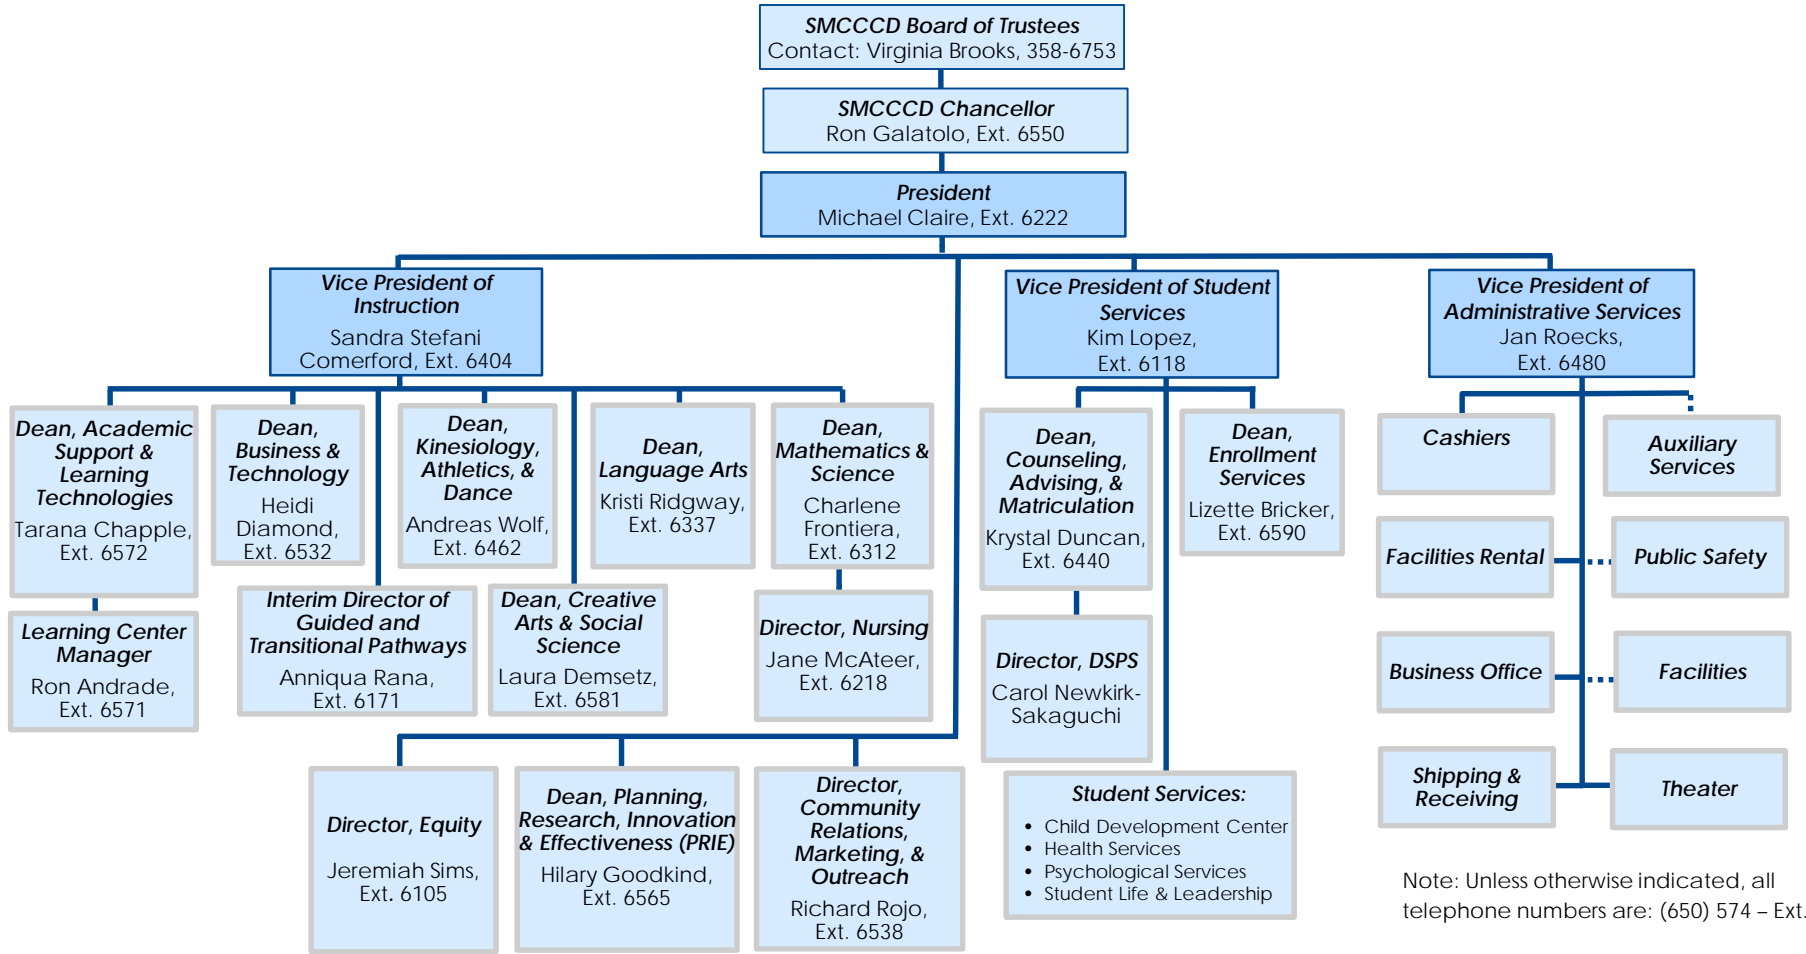

San Mateo Community College District (SMCCCD)

College of San Mateo

Organizational Chart

Note: Unless otherwise indicated, all telephone numbers are: (650) 574 – Ext.

Indicates President's Cabinet

Coordinates with district (SMCCCD) function or dual report