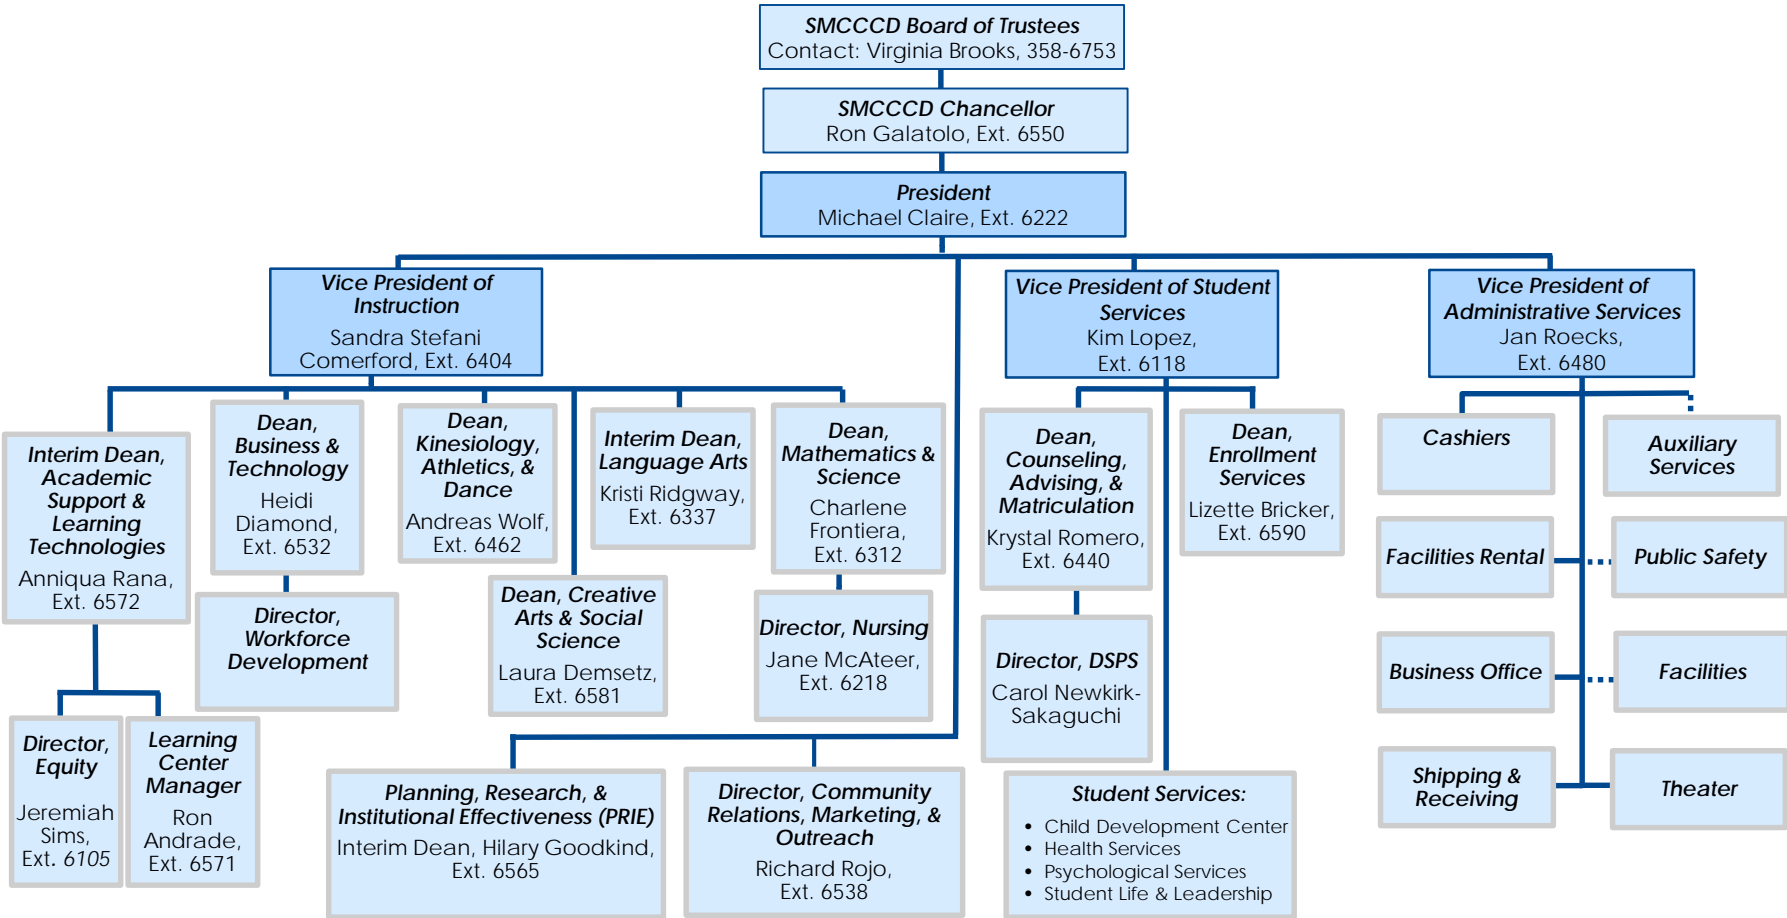

San Mateo Community College District (SMCCCD)

College of San Mateo

Organizational Chart

Indicates President's Cabinet
 Coordinates with district (SMCCCD) function or dual report

2017-2018 Academic Year

Note: Unless otherwise indicated, all telephone numbers are: (650) 574 – Ext.