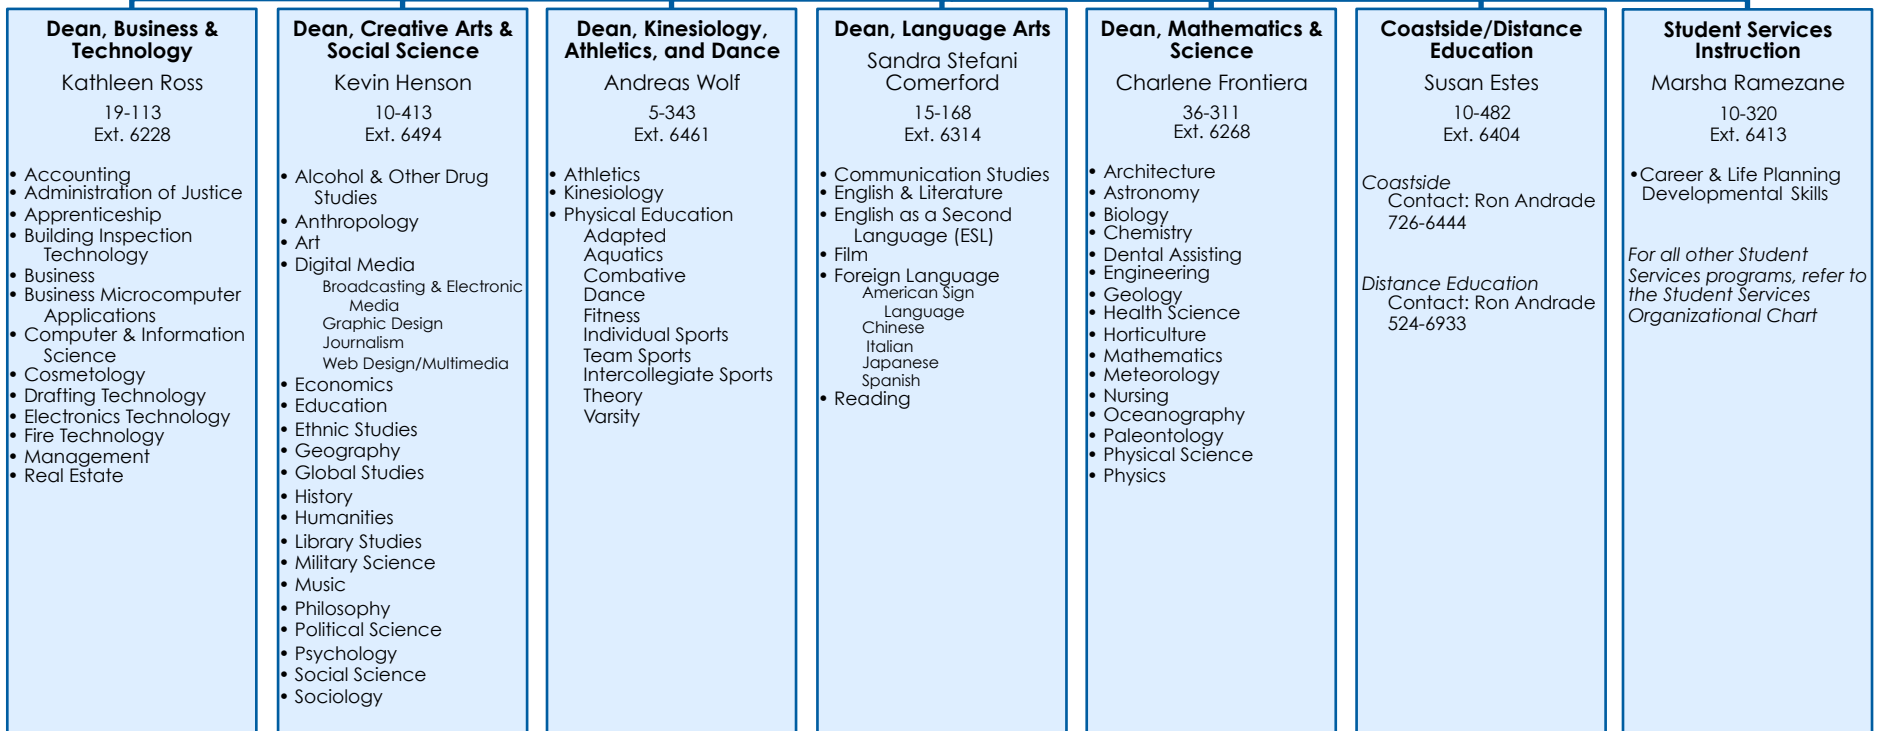

College of San Mateo Instructional Programs Organizational Chart

President
Michael Claire

Vice President of Instruction
Susan Estes
10-482/Ext. 6404

2011-2012 Academic Year

Note: Unless otherwise indicated, all telephone numbers are: (650) 574 – Ext.