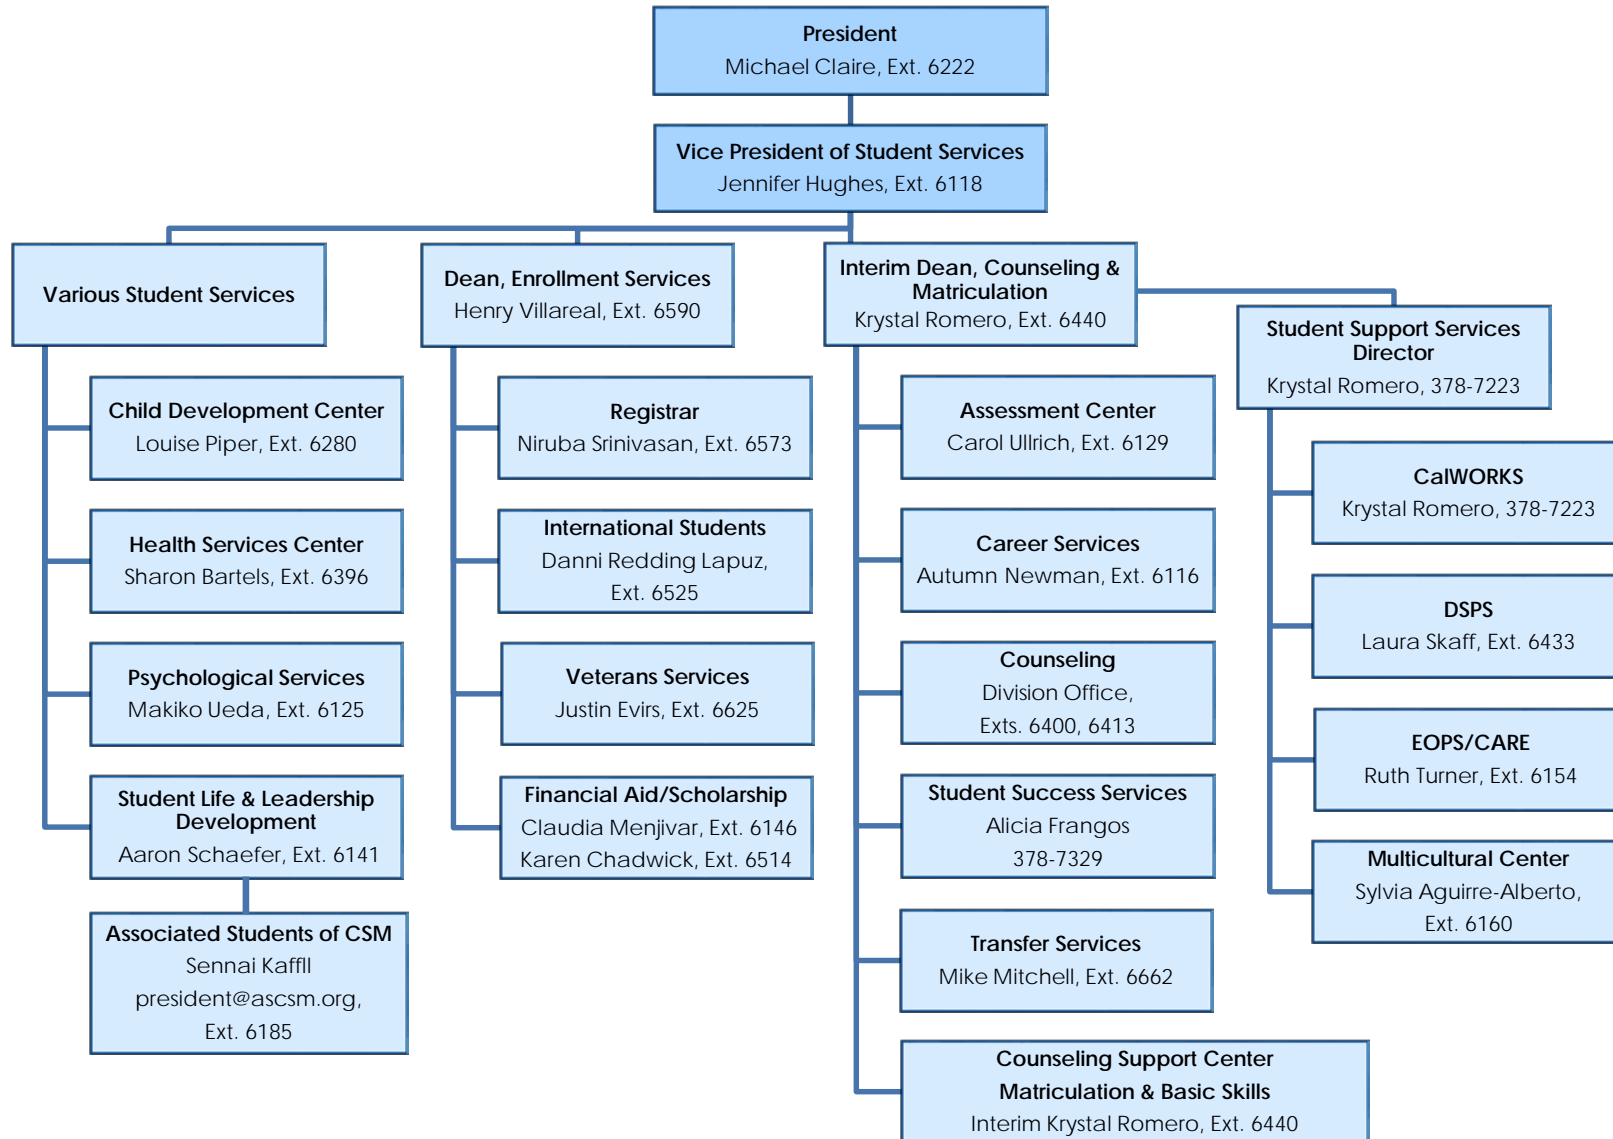

College of San Mateo

Student Services

Organizational Chart

2015-2016 Academic Year

Note: Unless otherwise indicated, all telephone numbers are: (650) 574 – Ext.