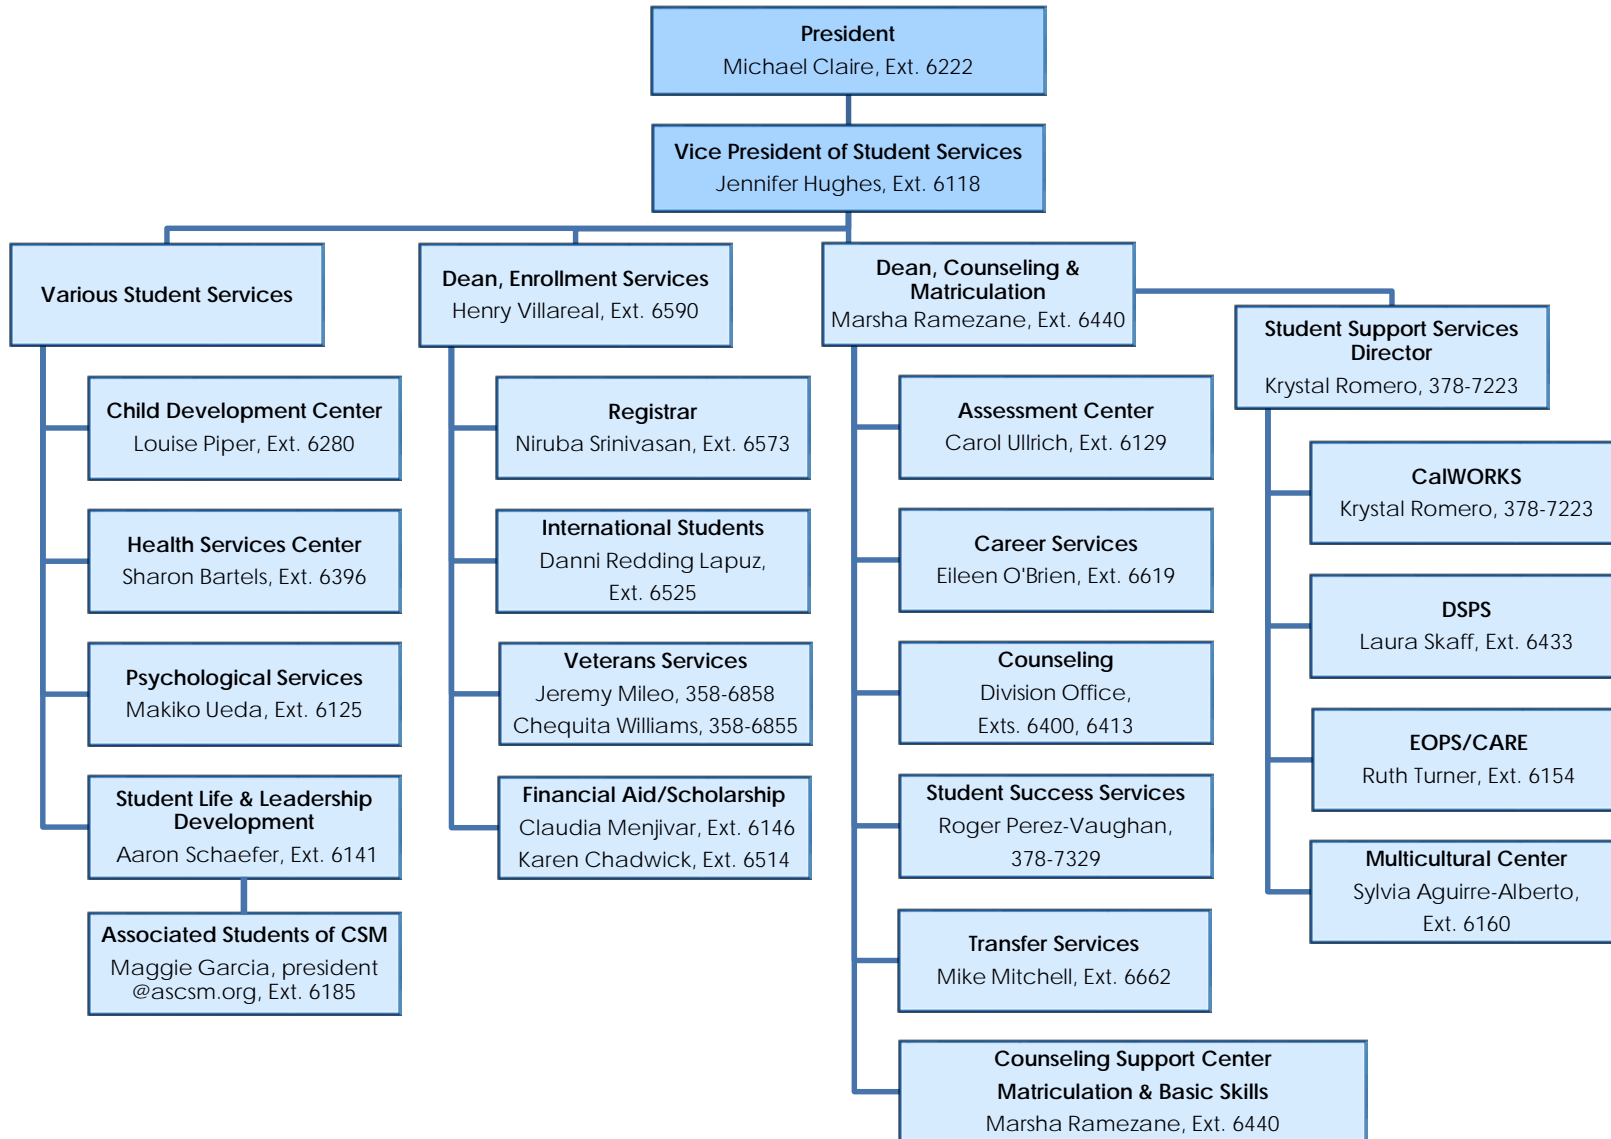

College of San Mateo

Student Services

Organizational Chart

2014-2015 Academic Year

Note: Unless otherwise indicated, all telephone numbers are: (650) 574 – Ext.