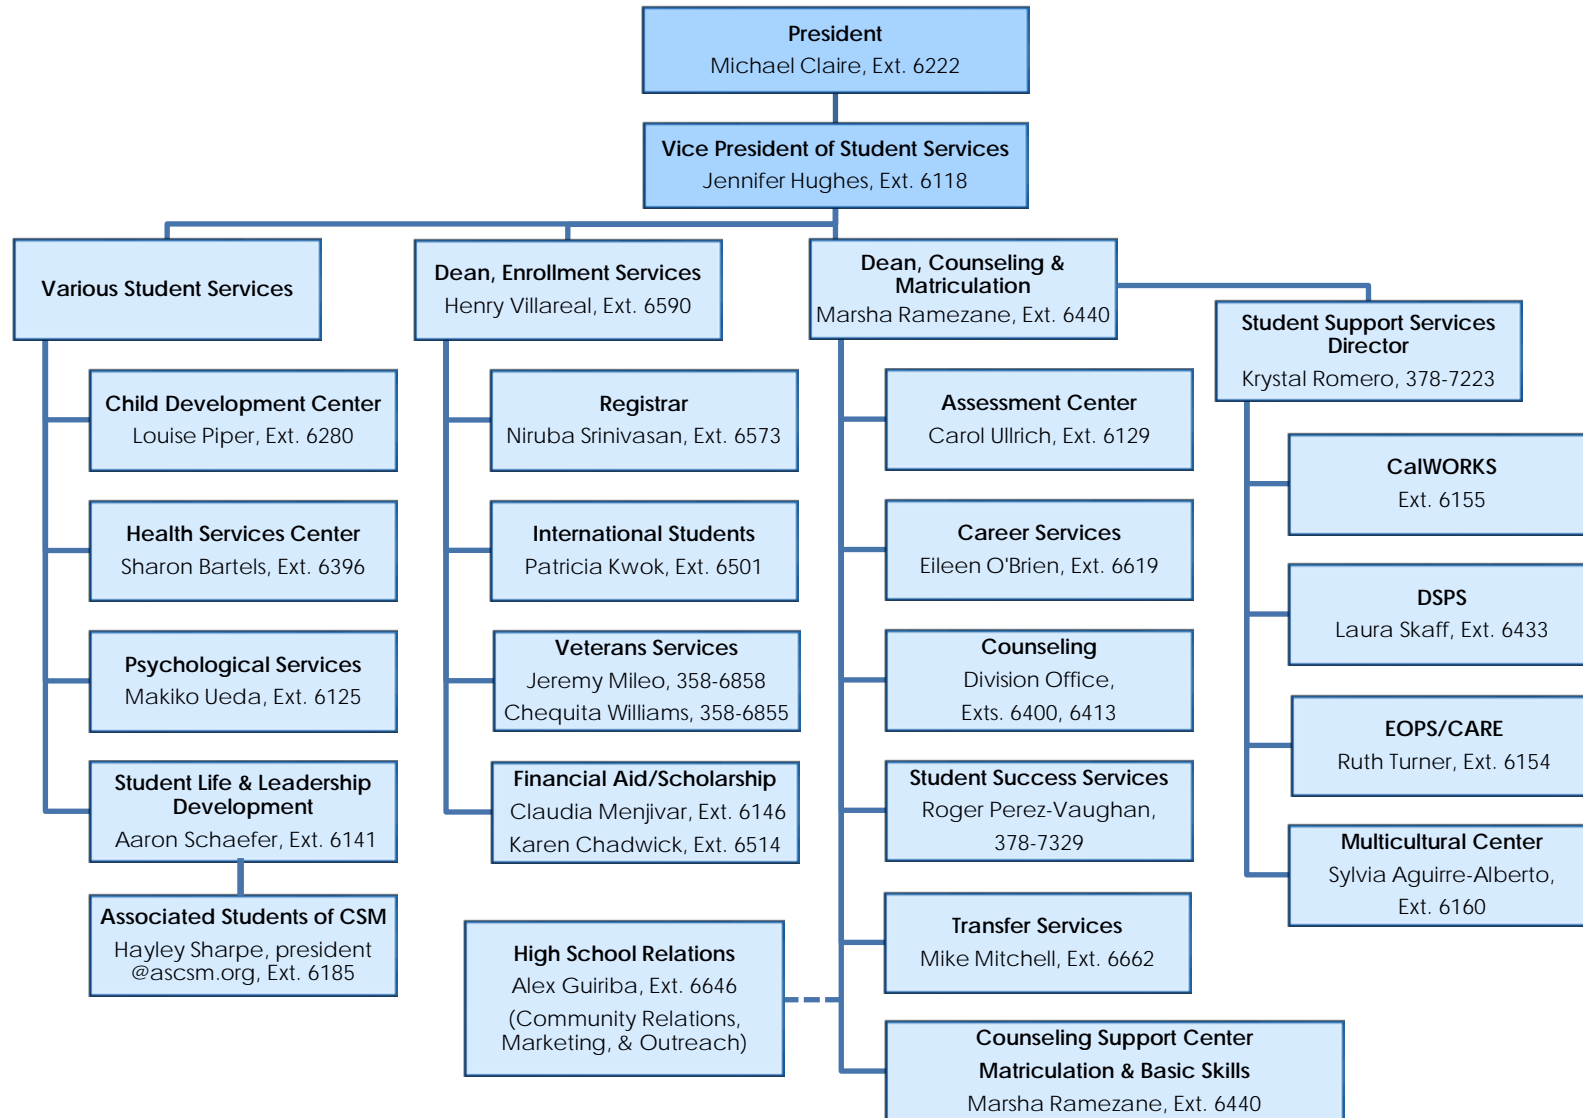

College of San Mateo

Student Services

Organizational Chart

2013-2014 Academic Year

Note: Unless otherwise indicated, all telephone numbers are: (650) 574 – Ext.