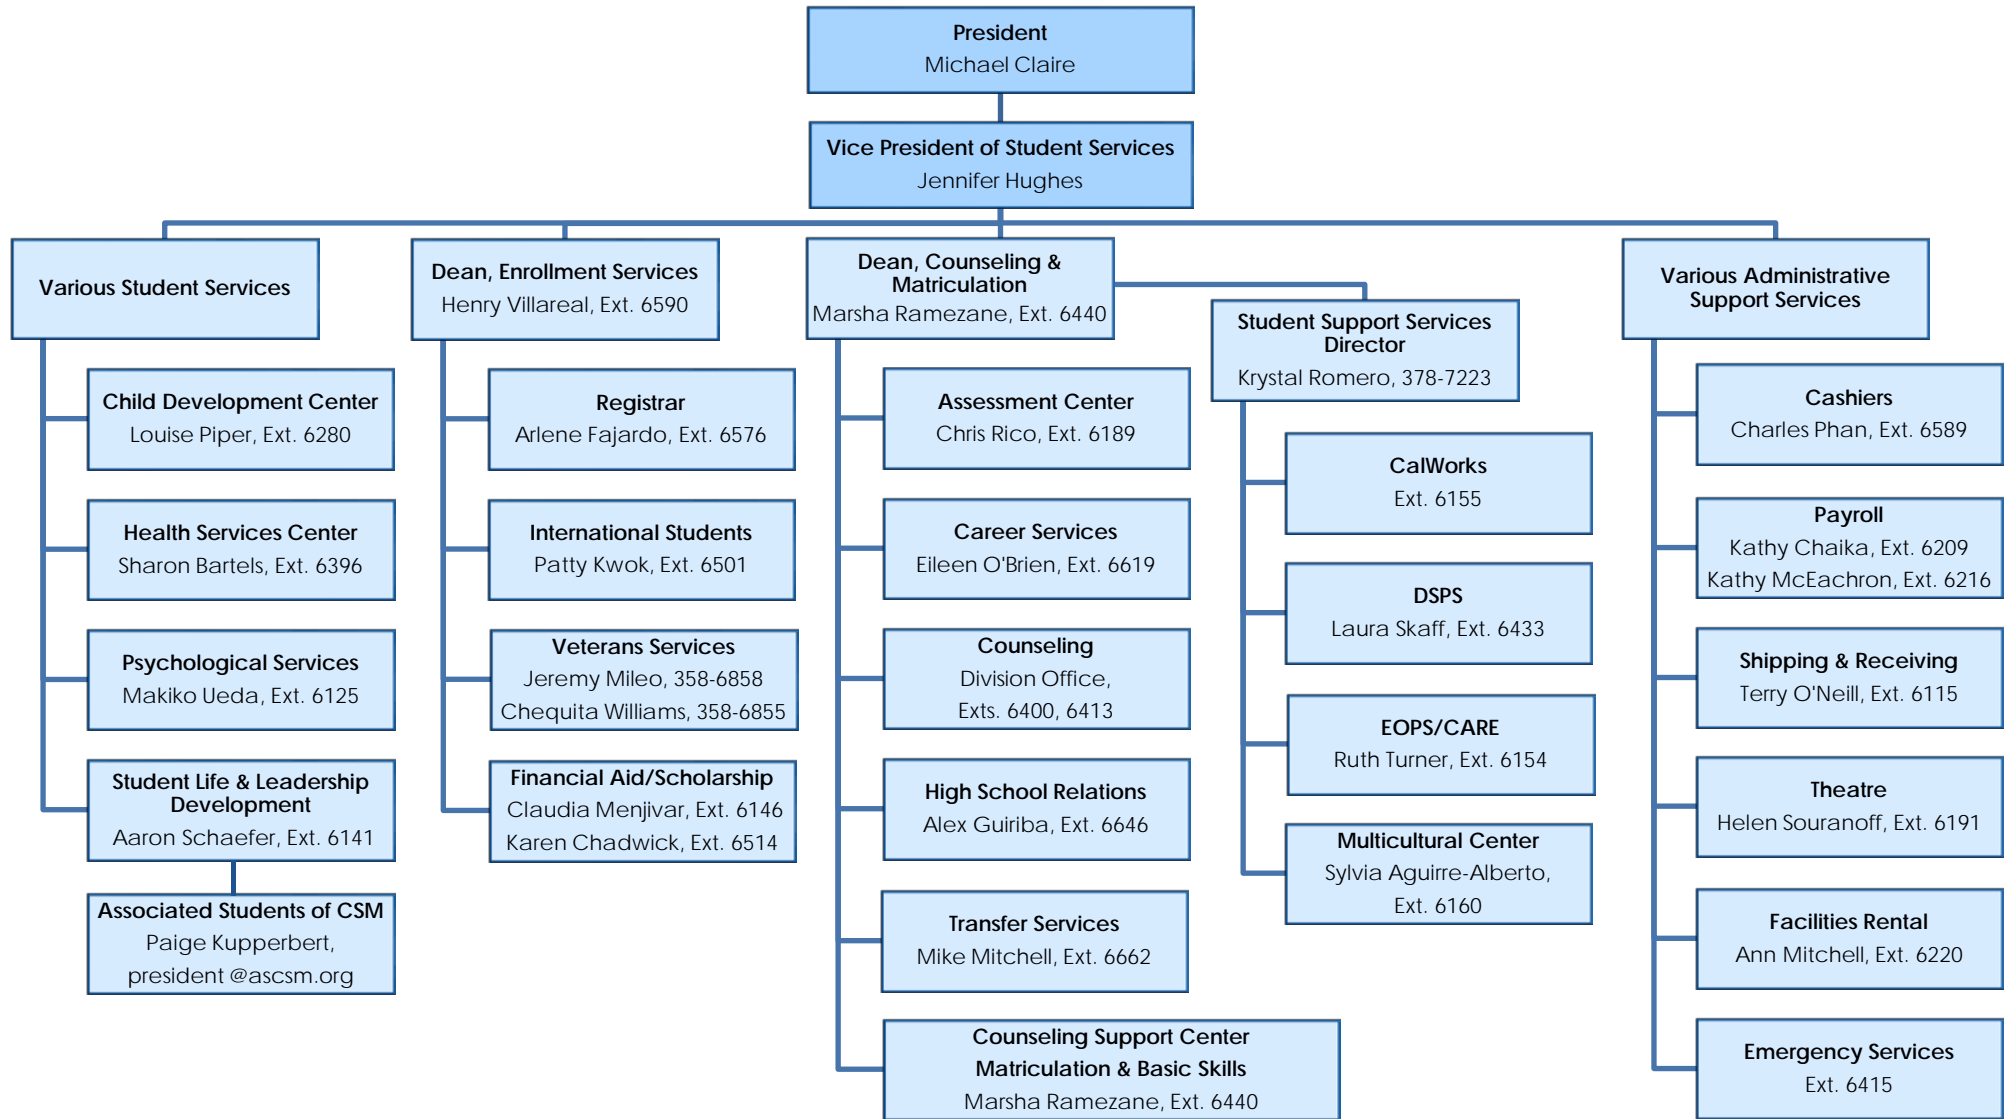

# College of San Mateo

## Student Services

### Organizational Chart

2012-2013 Academic Year

Note: Unless otherwise indicated, all telephone numbers are: (650) 574 – Ext.