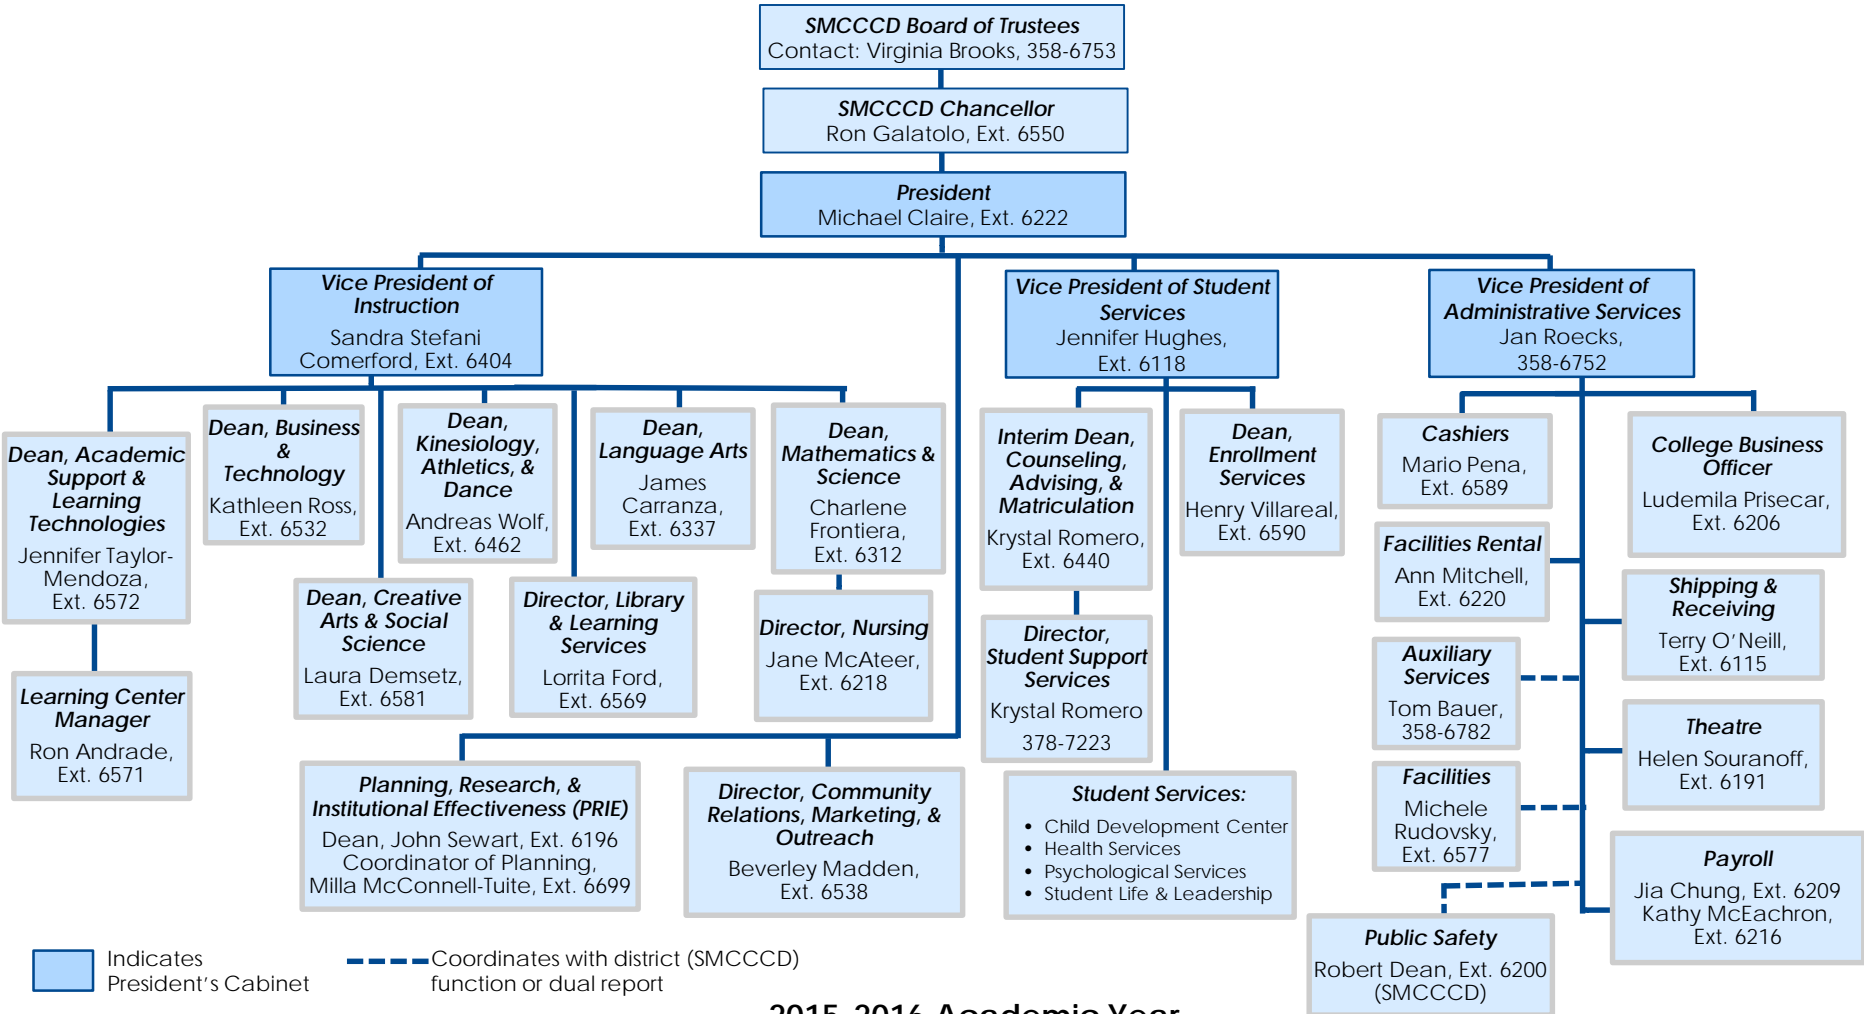

San Mateo Community College District (SMCCCD)

College of San Mateo

Organizational Chart

Indicates President's Cabinet

 Coordinates with district (SMCCCD) function or dual report

2015-2016 Academic Year

Note: Unless otherwise indicated, all telephone numbers are: (650) 574 – Ext.