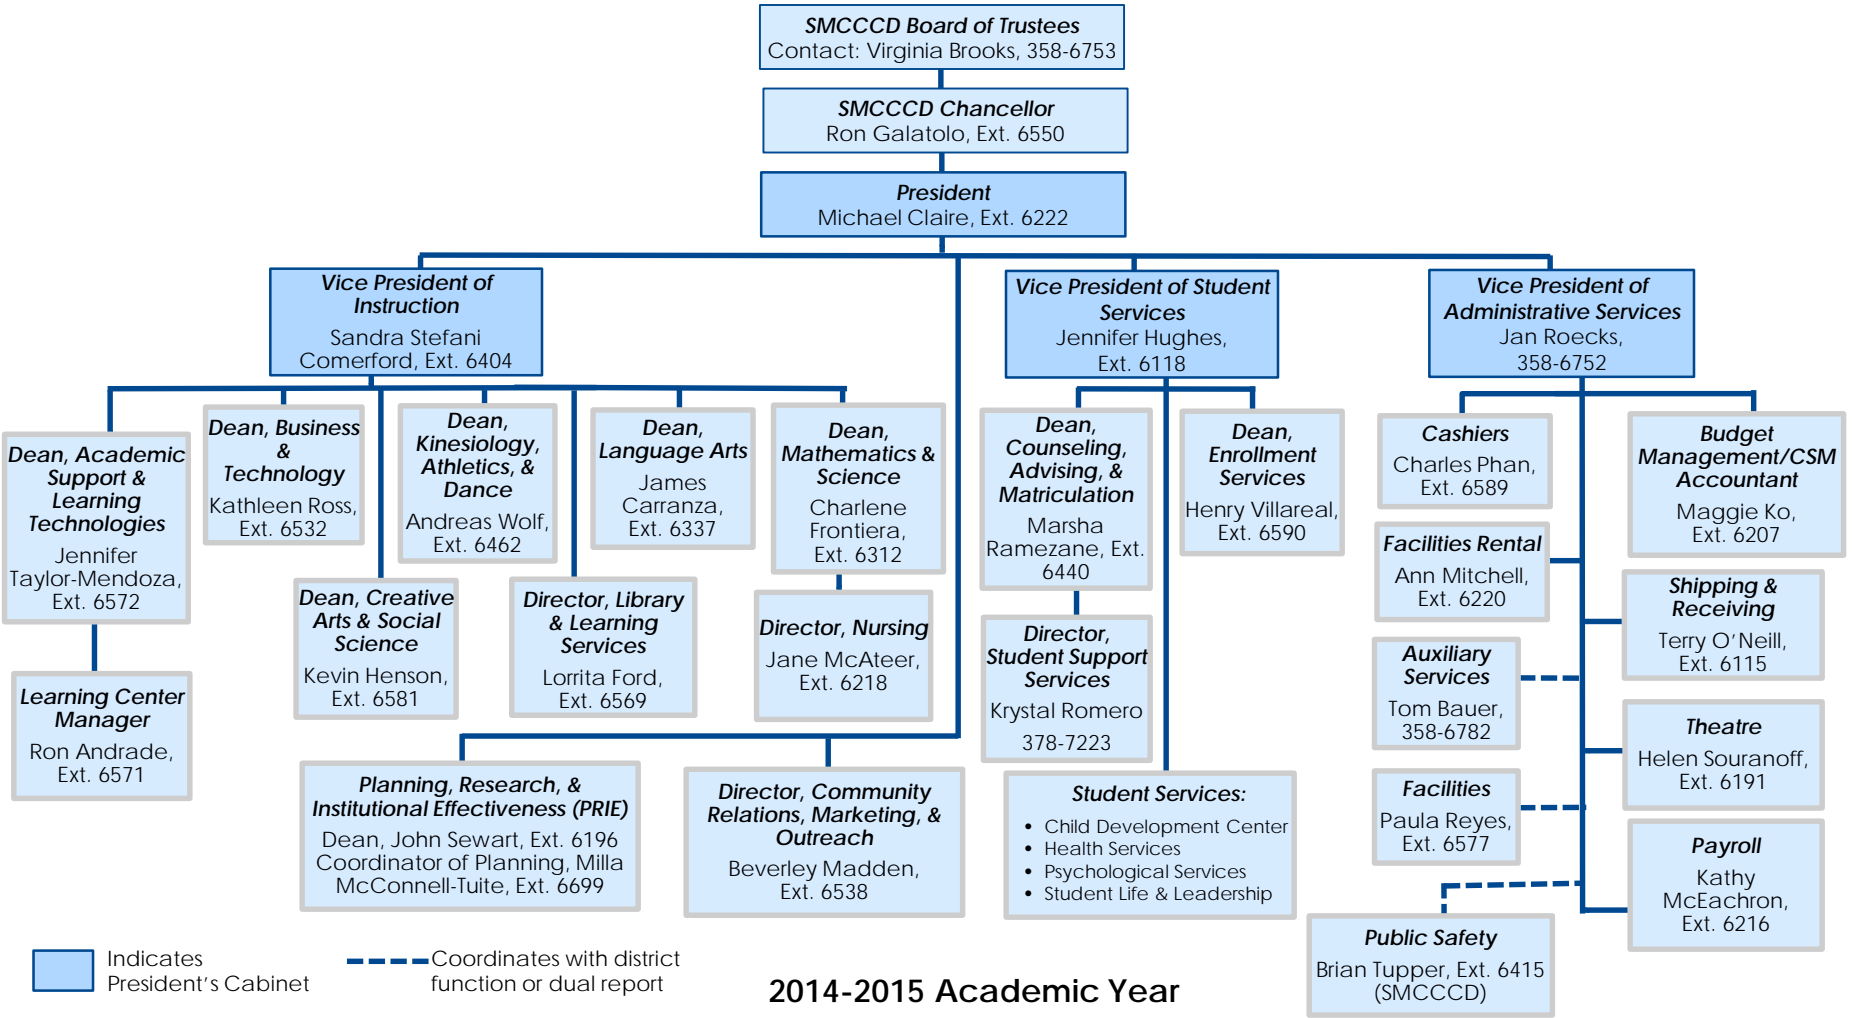

San Mateo Community College District (SMCCCD)

College of San Mateo

Organizational Chart

Indicates President's Cabinet

 Coordinates with district function or dual report

2014-2015 Academic Year

Note: Unless otherwise indicated, all telephone numbers are: (650) 574 – Ext.