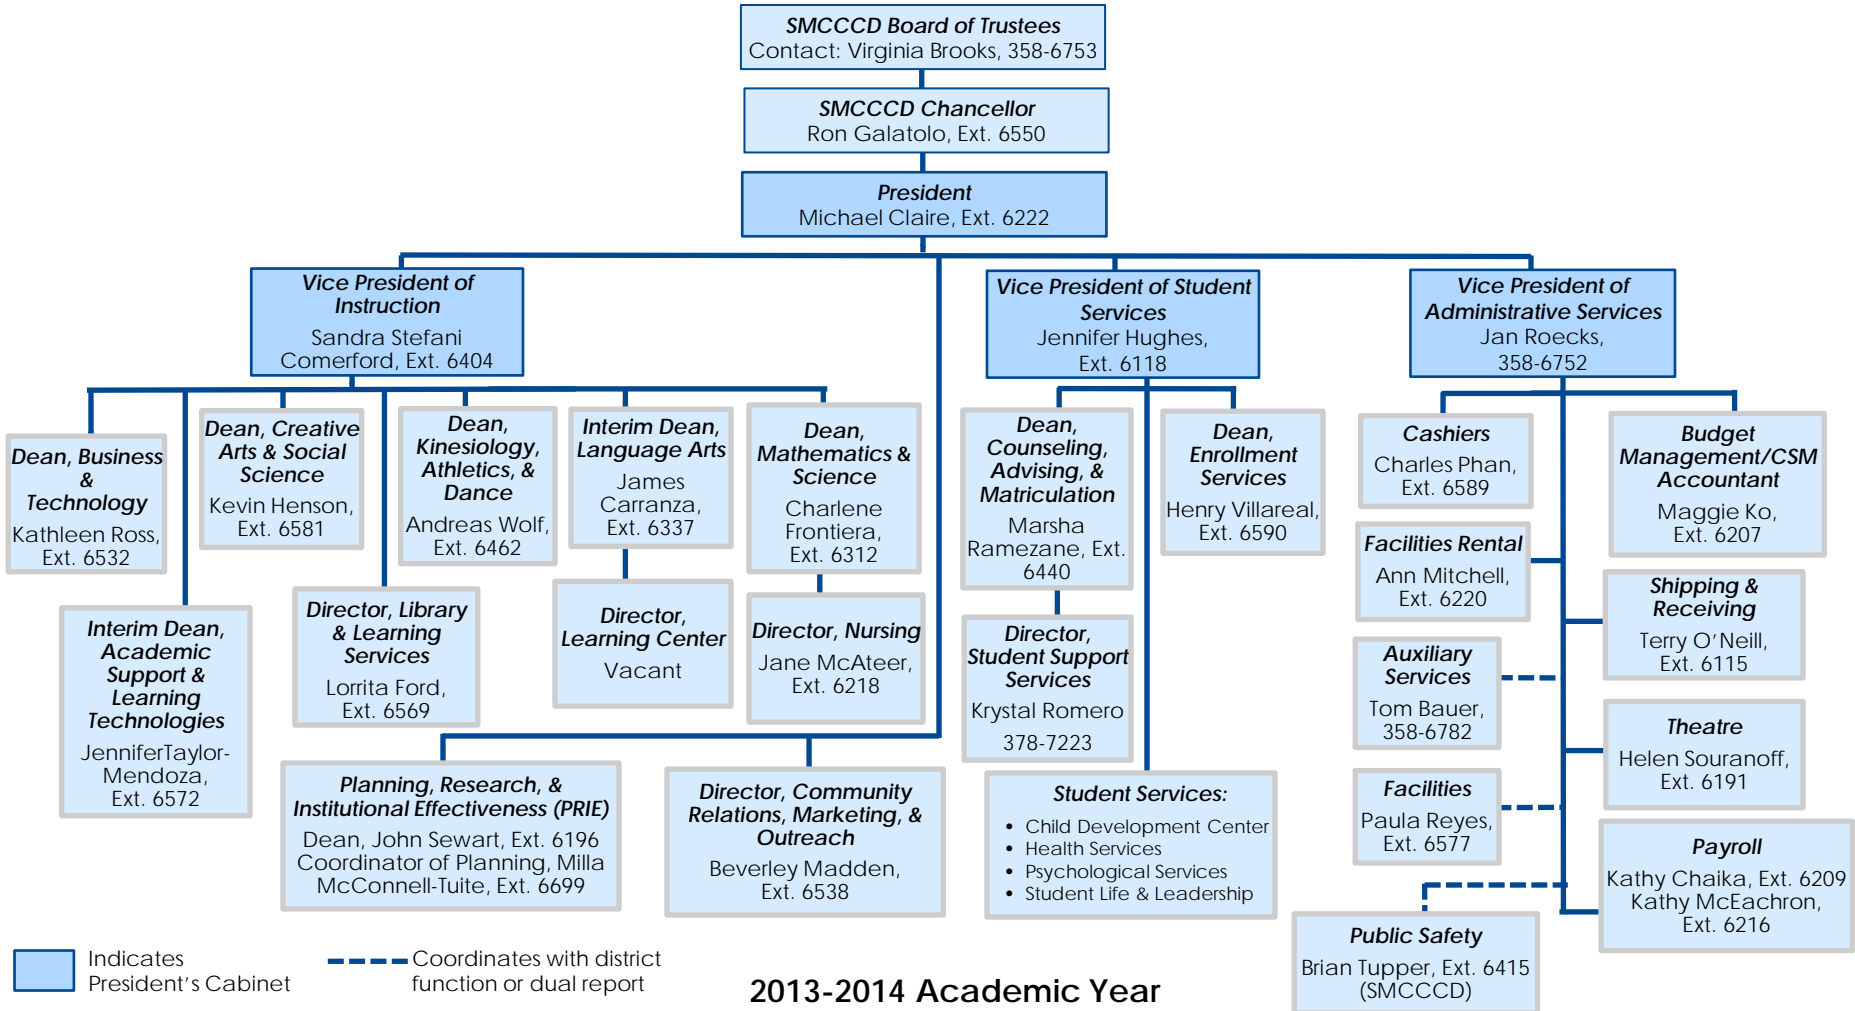

San Mateo Community College District (SMCCCD)

College of San Mateo

Organizational Chart

Indicates President's Cabinet

 Coordinates with district function or dual report

2013-2014 Academic Year

Note: Unless otherwise indicated, all telephone numbers are: (650) 574 – Ext.