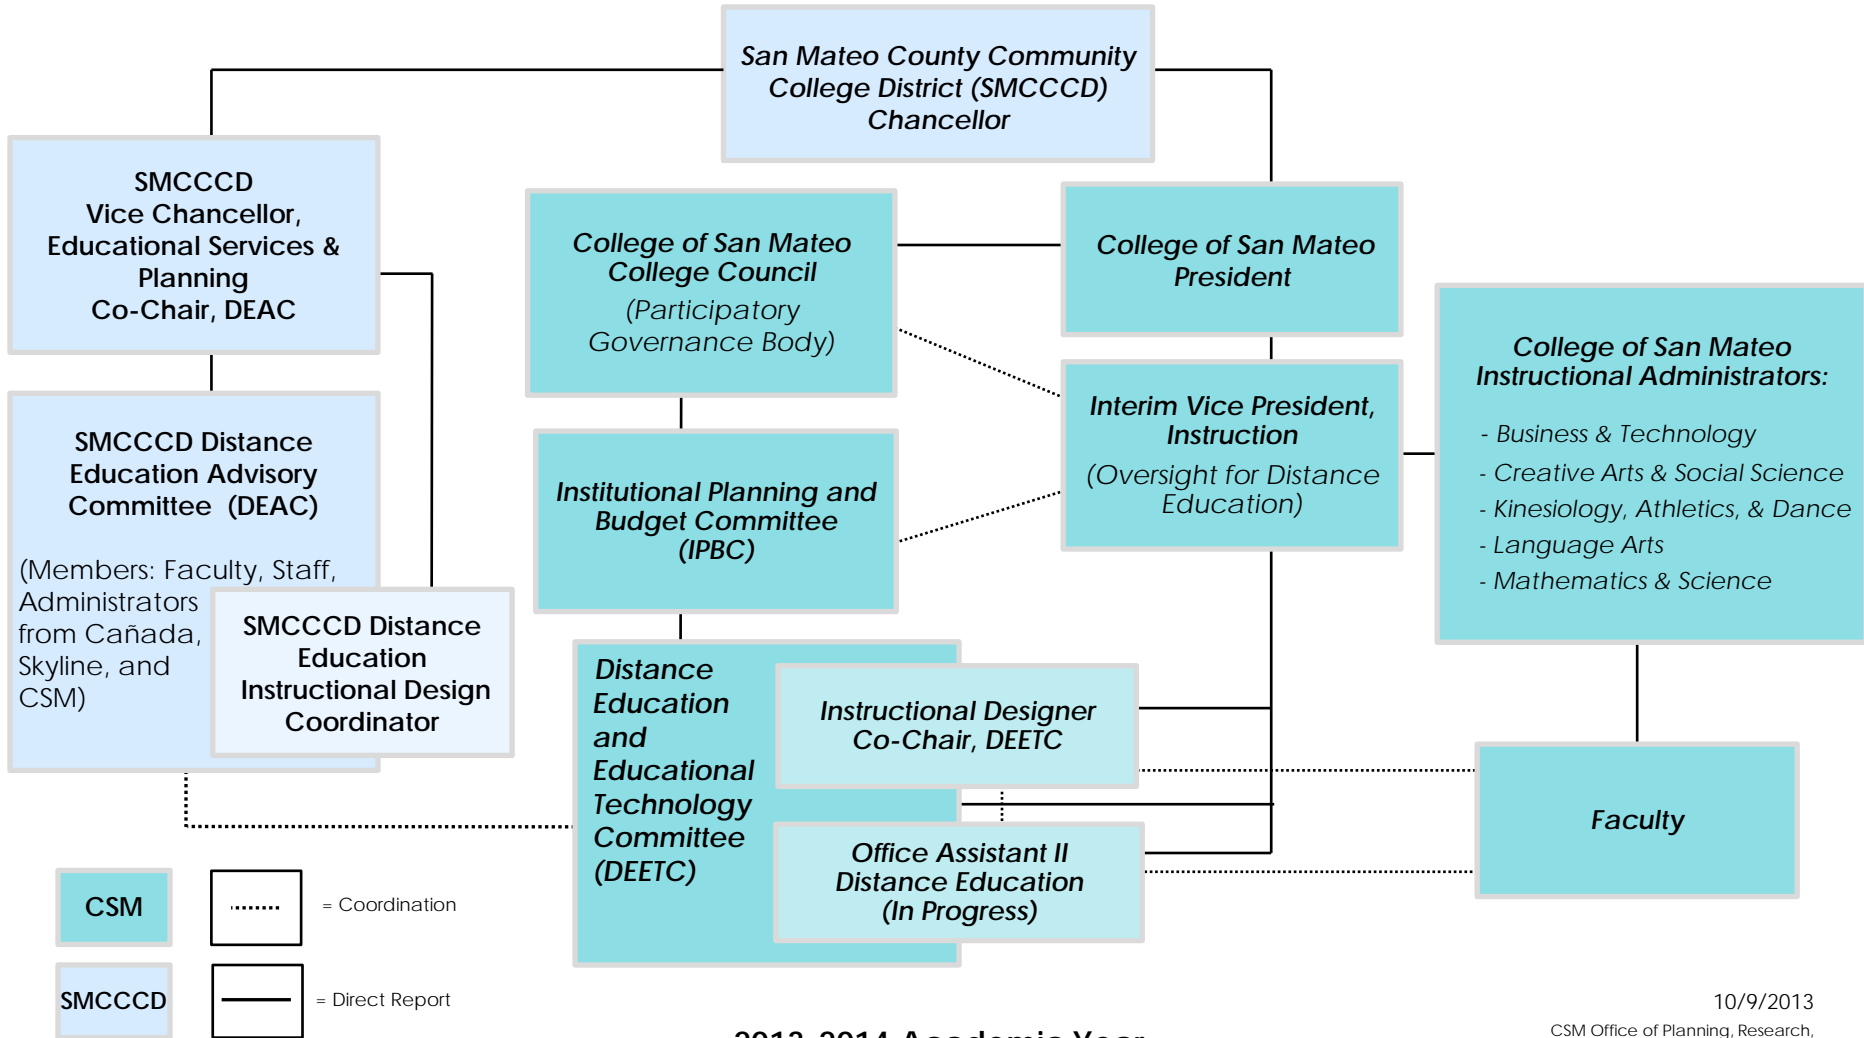

San Mateo Community College District (SMCCCD) College of San Mateo Distance Education Organizational Map

2013-2014 Academic Year