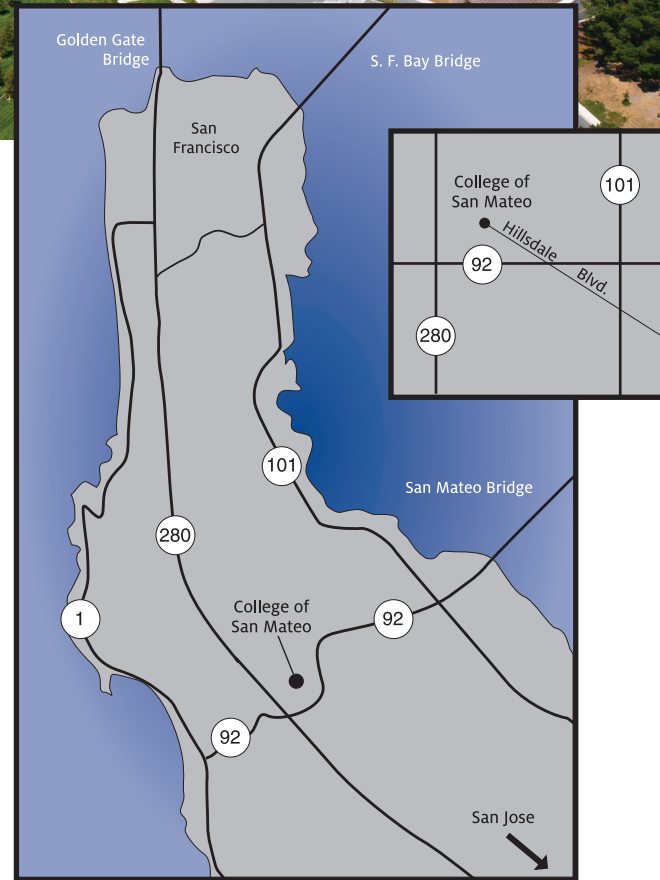

CSM Quick Facts

Degrees & Certificates

Associate in Arts
Associate in Arts - Transfer
Associate in Science
Associate in Science - Transfer
Certificate of Achievement
Certificate of Specialization

Programs

79 A.A./A.S. Degree Majors
75 Certificate Programs
Hundreds of Transfer Areas and Majors

Average Class Size

35

Total Enrollment

Approximately 10,000 per semester

Clubs & Organizations

More than 20, including career, honors, cultural, special interest and sports

Men's Athletics

Baseball, football, track & field, cross country and swimming

Women's Athletics

Softball, basketball, track & field, cross country, water polo and swimming

Enrollment Fees

Highly affordable, ranks high in educational value. Visit collegeofsanmateo.edu/fees.

Financial Aid/Scholarships

More than $1 million awarded annually, including scholarships, state and federal grants and loans, and Work Study Program.

Accreditation

Fully accredited by the Accrediting Commission for Community and Junior Colleges of the Western Association of Schools and Colleges, an institutional accrediting body recognized by the Council for Higher Education Accreditation and the U.S. Department of Education.

Questions/Campus Events

Please visit collegeofsanmateo.edu/contactcsm with questions or go to collegeofsanmateo.edu for more information.

College of San Mateo

1700 West Hillsdale Boulevard
San Mateo, CA 94402
(650) 574-6165
collegeofsanmateo.edu

Michael Claire, *College of San Mateo President*
Board of Trustees
San Mateo County Community College District
Helen Hausman, *President*
Karen Schwarz, *Vice President-Clerk*
Richard Holober
Dave Mandelkern
Patricia Miljanich
Bailey Girard, *Student Trustee*
Ron Galatolo, *District Chancellor*

This publication was printed using soy-based inks on recycled paper.