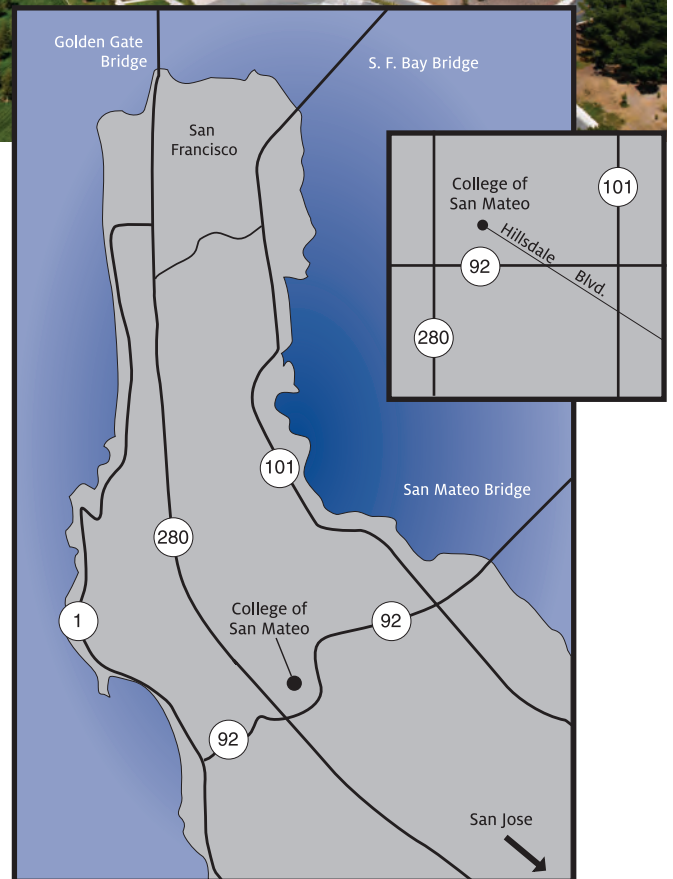

CSM Quick Facts

Degrees & Certificates

Associate in Arts
Associate in Science
Certificate of Achievement
Certificate of Specialization

Programs

79 A.A./A.S. Degree Majors
75 Certificate Programs
Hundreds of Transfer Areas and Majors

Average Class Size

35

Total Enrollment

Approximately 10,000 per semester

Clubs & Organizations

More than 20, including career, honors, cultural, special interest and sports

Men's Athletics

Baseball, football, track & field, cross country and swimming

Women's Athletics

Softball, basketball, track & field, cross country, water polo and swimming

Enrollment Fees

Highly affordable, ranks high in educational value. Visit collegeofsanmateo.edu/fees.

Financial Aid/Scholarships

More than $1 million awarded annually, including scholarships, state and federal grants and loans, and Work Study Program.

Accreditation

Fully accredited by the Accrediting Commission for Community and Junior Colleges of the Western Association of Schools and Colleges, an institutional accrediting body recognized by the Council for Higher Education Accreditation and the U.S. Department of Education.

Questions/Campus Events

Please visit collegeofsanmateo.edu/contactcsm with questions or go to collegeofsanmateo.edu for more information.

College of San Mateo

1700 West Hillsdale Boulevard
San Mateo, CA 94402
(650) 574-6165
collegeofsanmateo.edu

Michael Claire, *College of San Mateo President*

Board of Trustees
San Mateo County Community College District

Dave Mandelkern, *President*
Helen Hausman, *Vice President-Clerk*
Richard Holober
Patricia Miljanich
Karen Schwarz
Patiane Gladstone, *Student Trustee*

Ron Galatolo, *District Chancellor*

This publication was printed using soy-based inks on recycled paper.