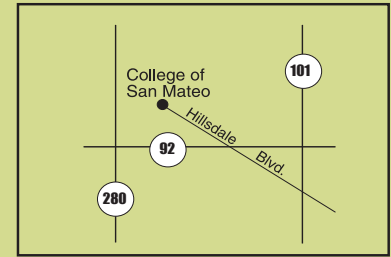

Student Parking

Hillsdale Lots 1A–D, Beethoven Lot 2, Galileo Lots 6, Bulldog Lots 9, 9B, 9C, 9D or Stadium Lot 11

Staff Parking

Beethoven Lot 2B, DaVinci Lot 3, Socrates Lot 4, Marie Curie Lot 5A, 5B, Edison Lot 7, Bulldog Lot 9A, Sandbox Lot 10, Olympian Lot 12

Restricted Parking

Hillsdale Lot 1E & 1F

Disabled Parking

Valid CA Disabled Person placard only. No student, staff, daily, patron or visitor parking permit required when displaying a valid CA DP placard.

Motorcycle Parking

Locations indicated by **M** on map: Marie Curie Lot 5, Galileo Lot 6D

Electric Vehicle Charging Stations (120 volt)

Locations indicated by **EV** on map: DaVinci Lot 3, Marie Curie Lot 5