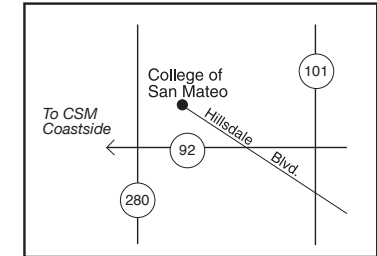

# College of San Mateo

1700 West Hillsdale Boulevard  
 San Mateo, CA 94402  
 (650) 574-6161

	Building Evacuation Assembly Areas
	Medical Helipad/Helicopter Landing Zone
	Automated External Defibrillator (AED) Locations