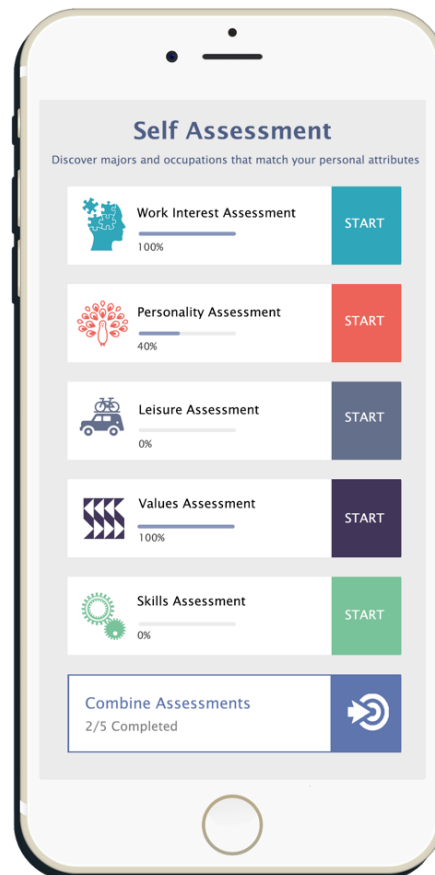

FOCUS 2 CAREER - A Career, Major and Education Planning System

USER NAME

PASSWORD

Forgot password?

LOGIN

Don't have an account?
Create your own personal account now

REGISTER

When logging in for the **FIRST** time, click on **REGISTER**. You will be asked for an **ACCESS CODE** on the next screen.

In the **YOUR ACCESS CODE** space, type in: **bulldog** (all lower case), and your personal information.

PERSONAL DETAILS

* Required

YOUR ACCESS CODE (NEED HELP?) *

FIRST NAME *

LAST NAME *

This will take you to the **self-assessments**. These are questions to help determine what educational and career pathways might match your personality, academic strengths, goals, and so forth. When you are finished with the assessments, Focus2Career will create a profile for you and present a list of suggested CSM majors and related occupations.

Complete the Focus2Career modules on your phone, tablet, or laptop.

You will find these interesting and fun!

Working through the assessments does not have to be done in one sitting. You can exit and log back in at any time.